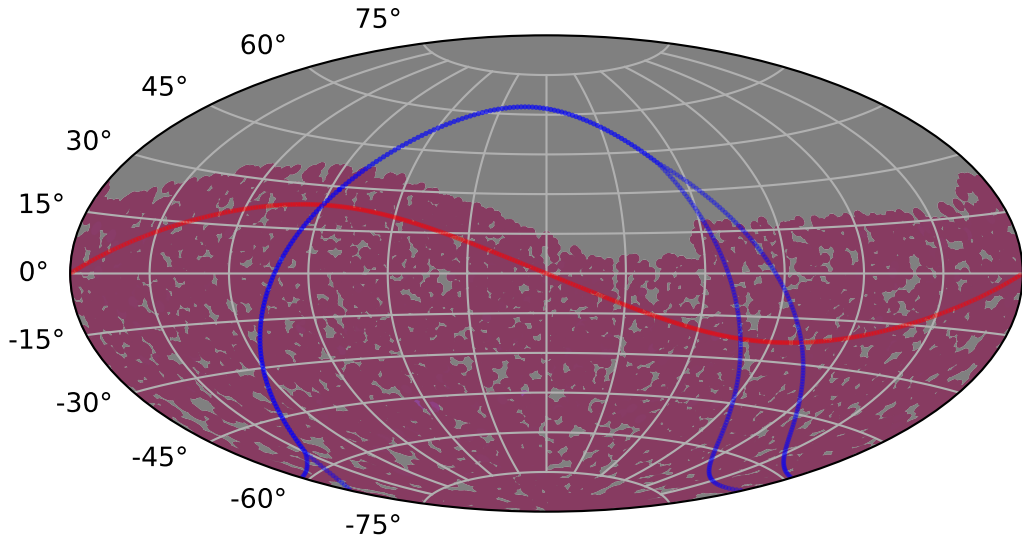

ddf_acor_sf25_lsf40_lsr50_v3.4_10yrs : TDE_Quality_some_color_pnum

TDE_Quality_some_color_pnum
(Bad: 0, Good (obs every 2 night): 1)