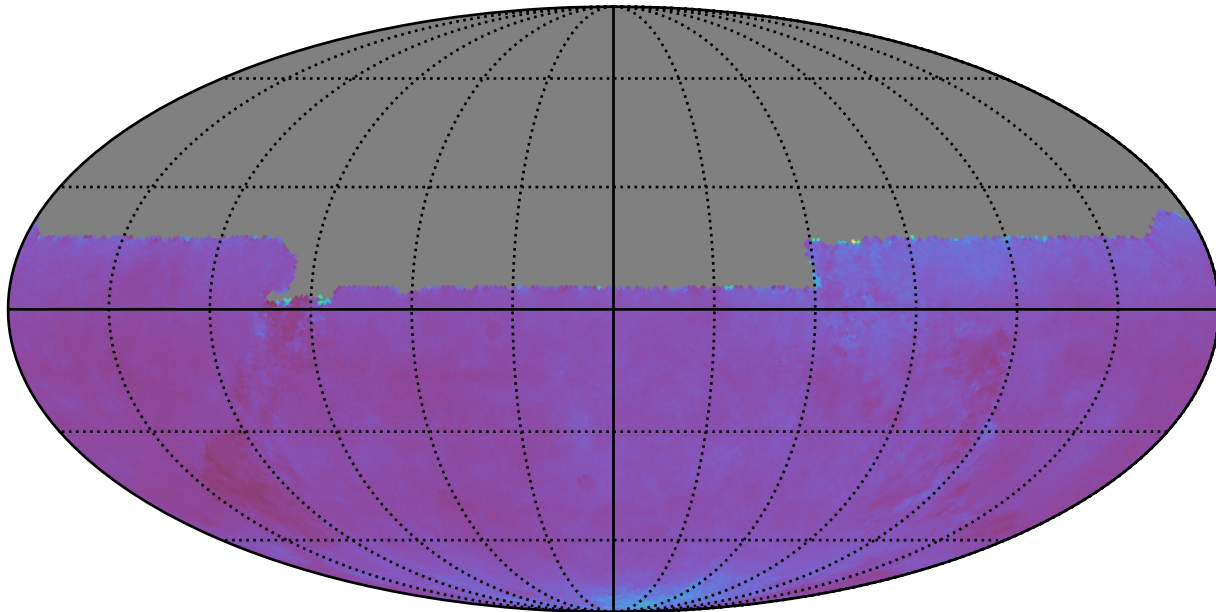

ddf_acor_sf25_lsf40_lsr50_v3.4_10yrs night<2922 and u: SNR-weighted FWHMeff u, year<8

SNR-weighted FWHMeff u, year<8
(mag arcsec)