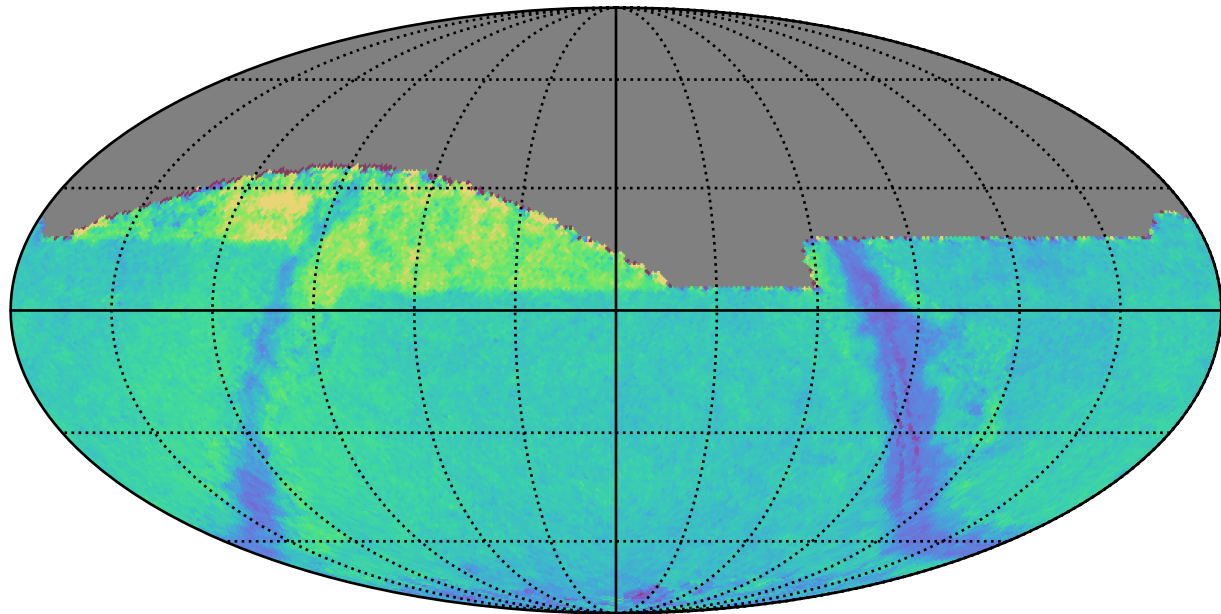

ddf_acor_sf25_lsf40_lsr50_v3.4_10yrs : GalplaneTimePerFilter_xray_binaries_map_i

GalplaneTimePerFilter_xray_binaries_map_i
(filter mag MJD s)