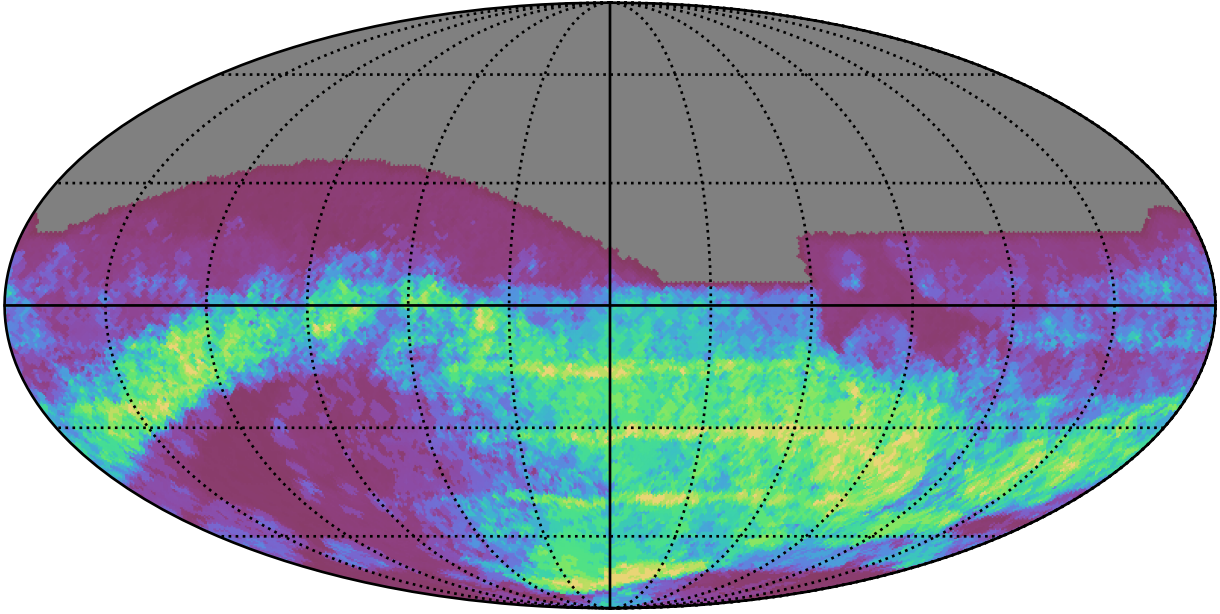

ddf_acor_sf25_lsf40_lsr50_v3.4_10yrs : GalPlaneSeasonGapsTimescales_xray_binaries_map_Tau_55_0

GalPlaneSeasonGapsTimescales_xray_binaries_map_Tau_55_0
(MJD mag)