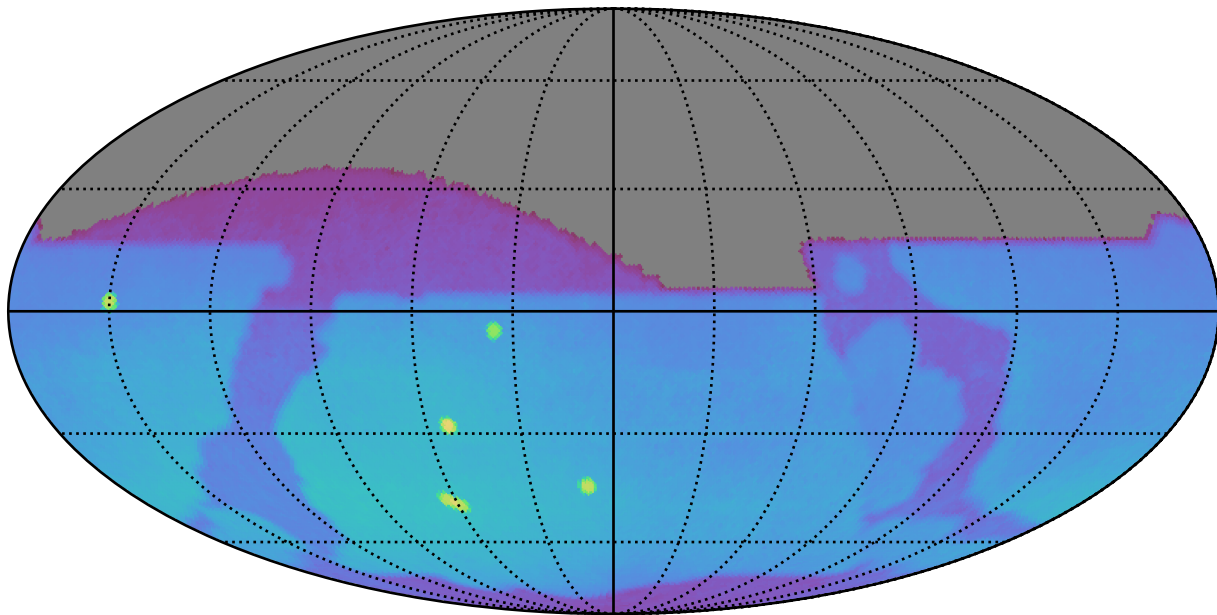

ddf_acor_sf25_lsf40_lsr50_v3.4_10yrs : Brown Dwarf, L7

Brown Dwarf, L7 (pc)