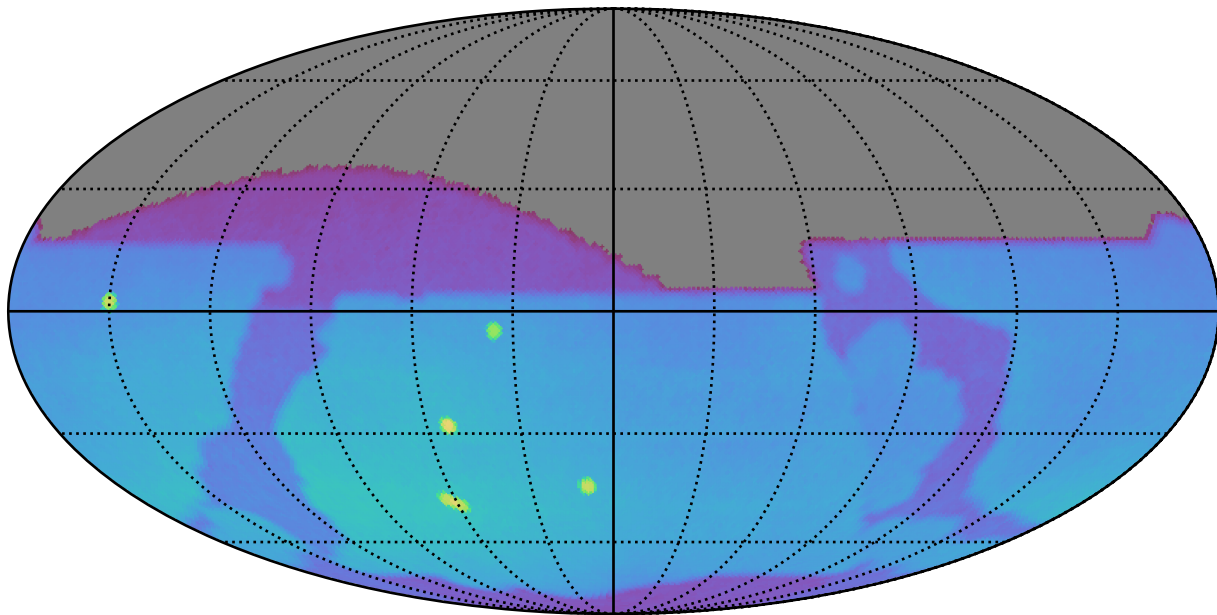

ddf\_acor\_sf25\_lsf40\_lsr50\_v3.4\_10yrs : Brown Dwarf, L4

Brown Dwarf, L4 (pc)