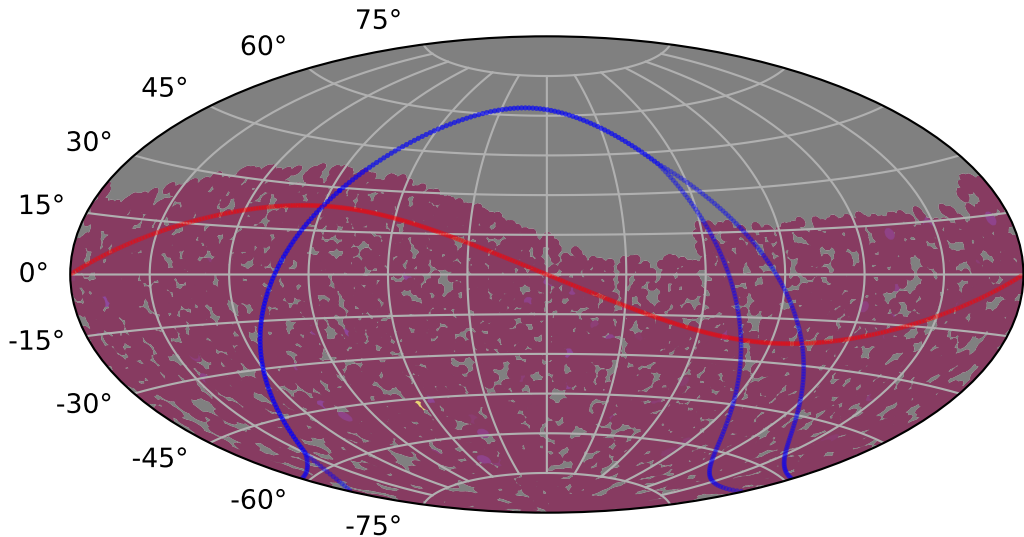

ddf_acor_sf25_lsf40_lsr20_v3.4_10yrs : TDE_Quality_some_color_pu_pnum

TDE_Quality_some_color_pu_pnum
(Bad: 0, Good (obs every 2 night): 1)