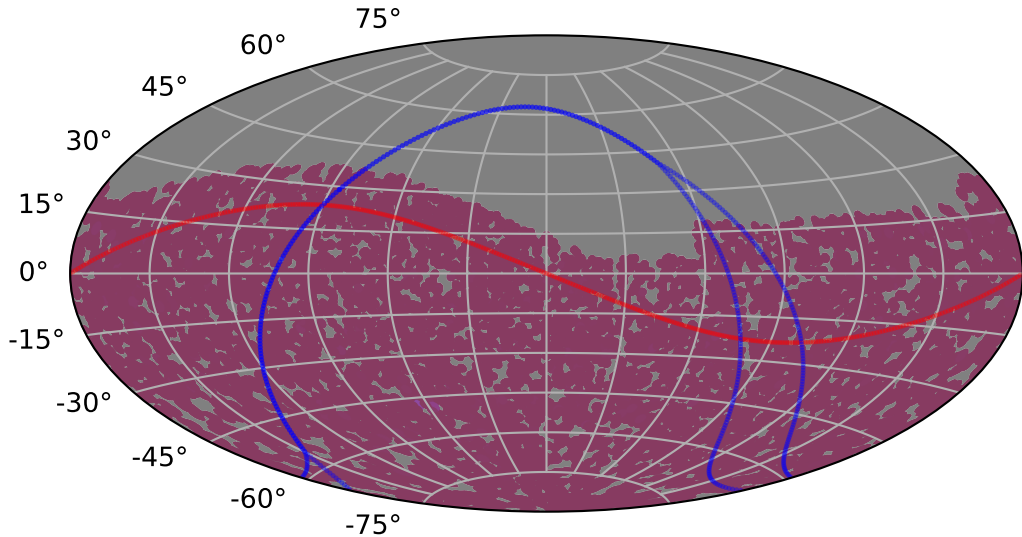

ddf\_acor\_sf25\_lsf40\_lsr20\_v3.4\_10yrs : TDE\_Quality\_some\_color\_pnum

TDE\_Quality\_some\_color\_pnum  
(Bad: 0, Good (obs every 2 night): 1)