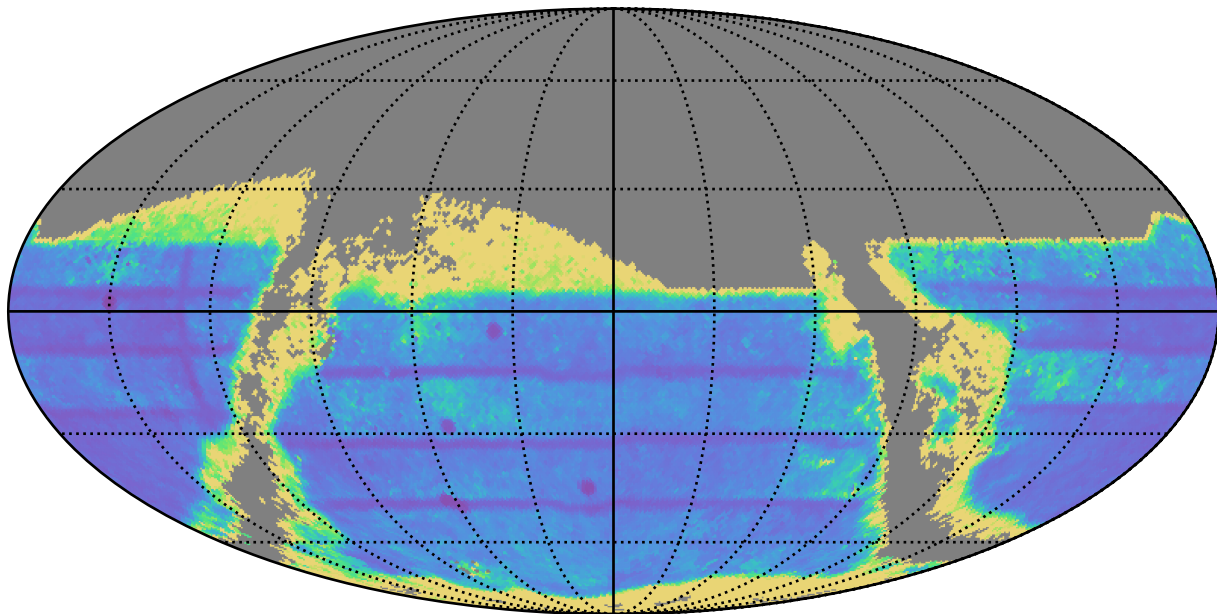

ddf_acor_sf25_lsf40_lsr20_v3.4_10yrs : TDC_precision

TDC_precision (%)