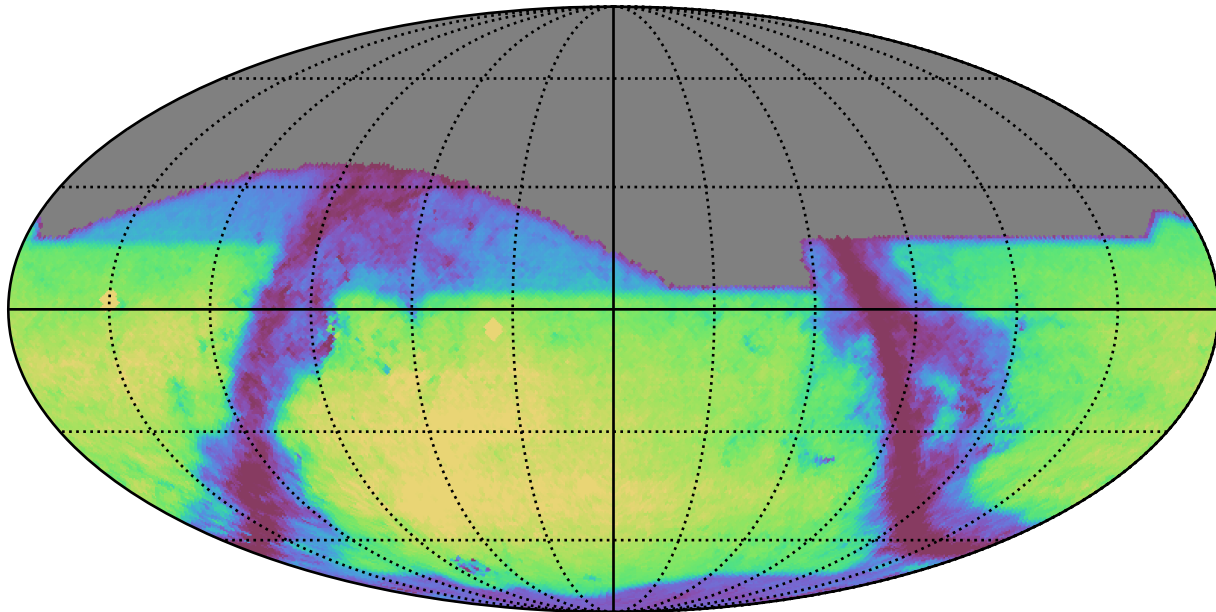

ddf\_acor\_sf25\_lsf40\_lsr20\_v3.4\_10yrs r: GalaxyCountsMetricExtended

GalaxyCountsMetricExtended  
(Galaxy Counts)