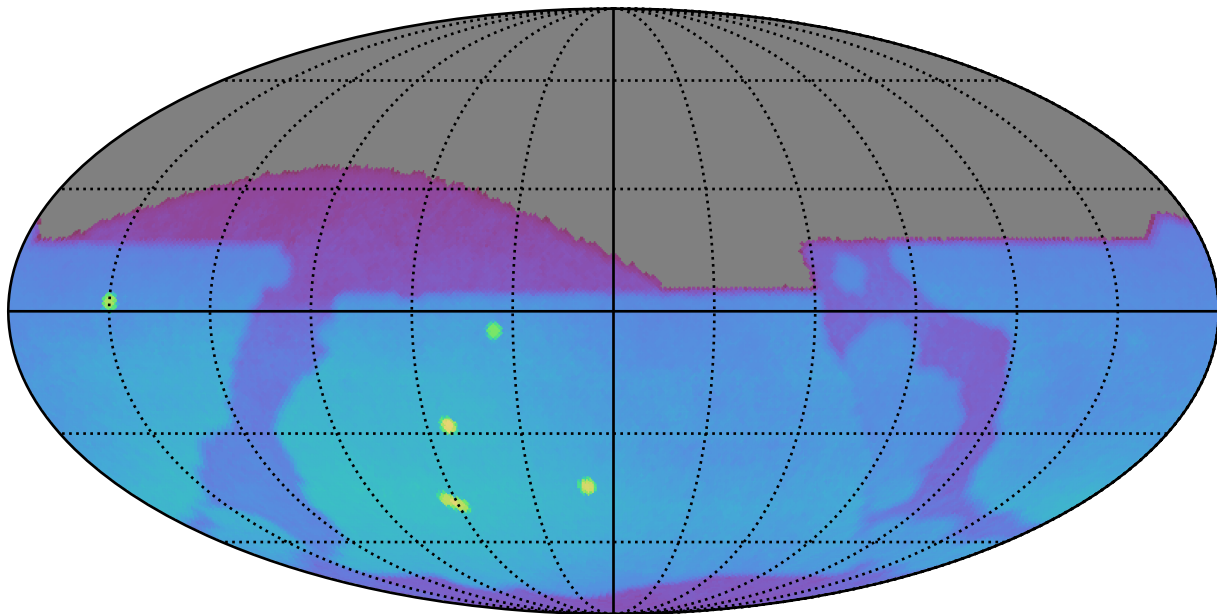

ddf_acor_sf25_lsf40_lsr20_v3.4_10yrs : Brown Dwarf, L7

Brown Dwarf, L7 (pc)