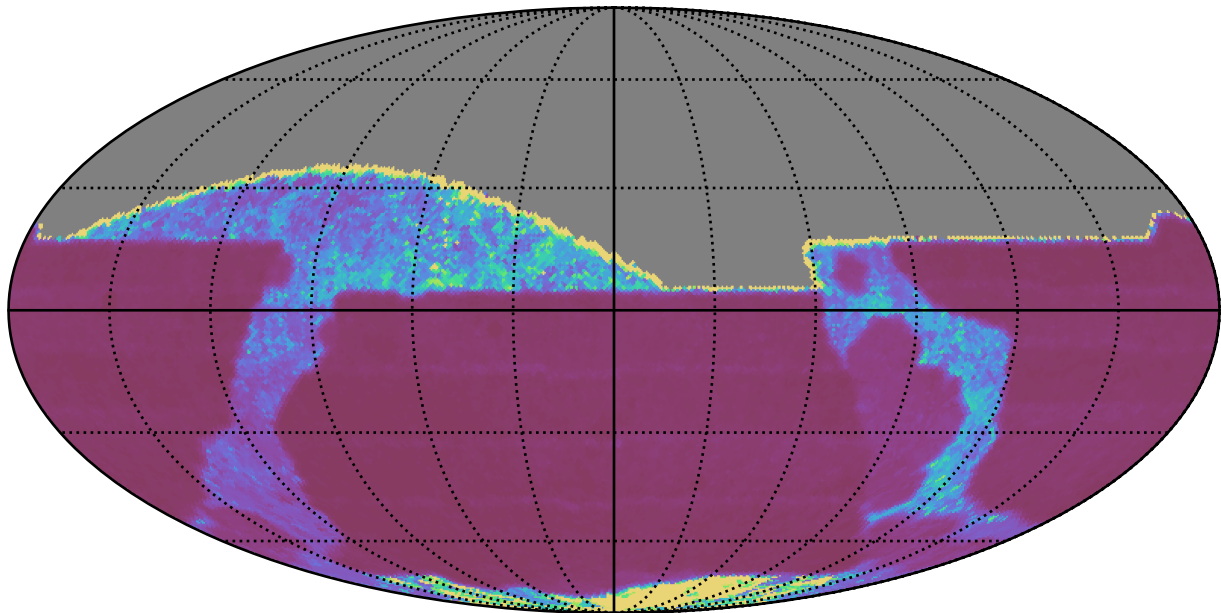

ddf_acor_sf25_lsf40_lsr20_v3.4_10yrs All sky z band: Median Inter-Night Gap

Median Inter-Night Gap (days)