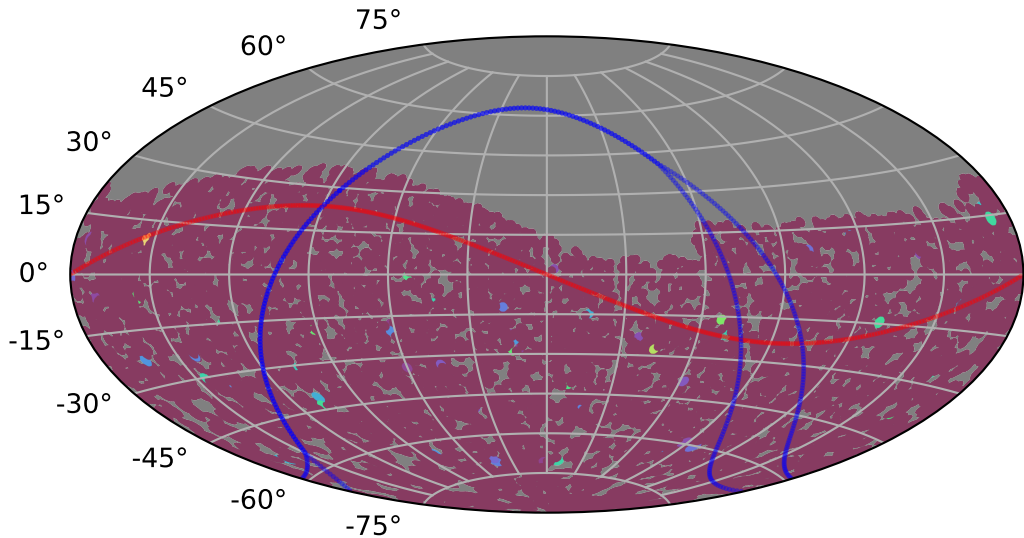

ddf_acor_sf25_lsf40_lsr10_v3.4_10yrs : TDE_Quality_some_color_pu_pnum

TDE_Quality_some_color_pu_pnum
(Bad: 0, Good (obs every 2 night): 1)