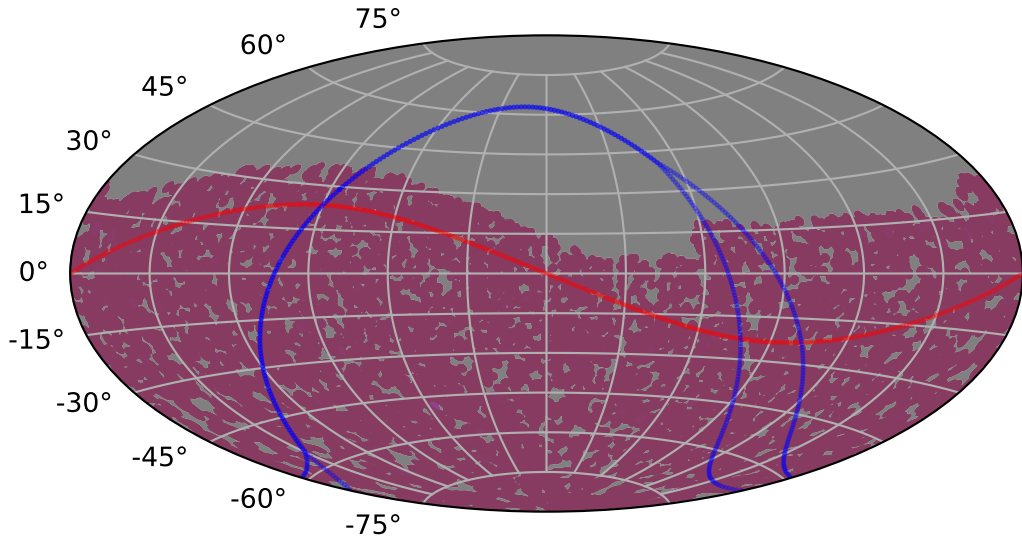

ddf\_acor\_sf25\_lsf40\_lsr10\_v3.4\_10yrs : TDE\_Quality\_some\_color\_pnum

TDE\_Quality\_some\_color\_pnum  
(Bad: 0, Good (obs every 2 night): 1)