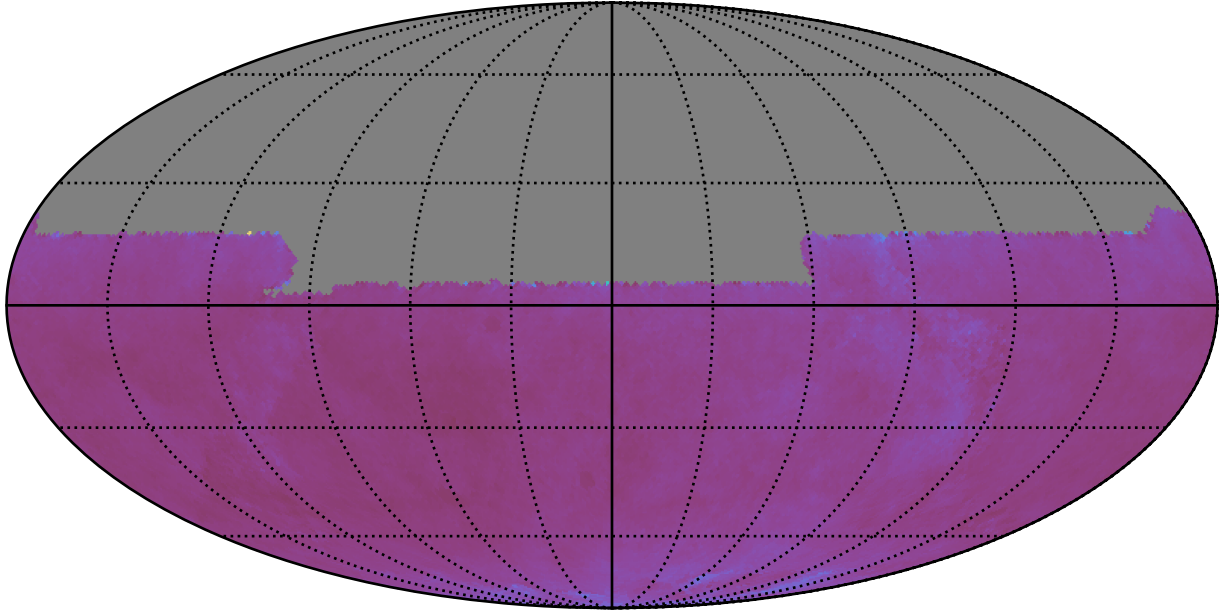

ddf_acor_sf25_lsf40_lsr10_v3.4_10yrs night<1461 and y: SNR-weighted FWHMeff y, year<4

SNR-weighted FWHMeff y, year<4
(mag arcsec)