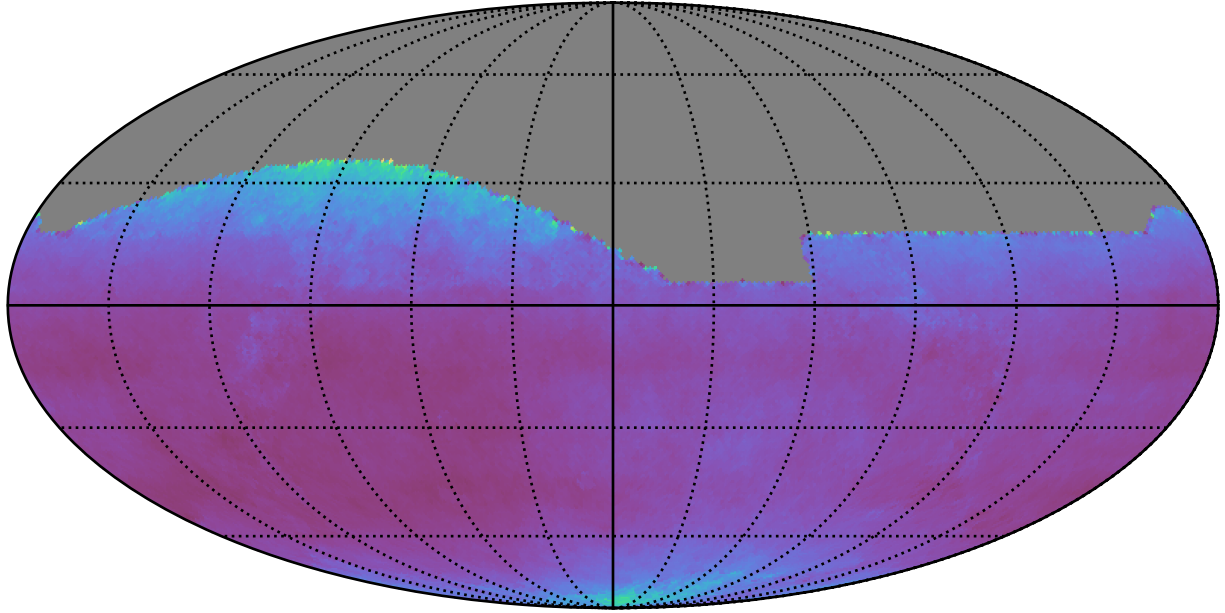

ddf\_acor\_sf25\_lsf40\_lsr10\_v3.4\_10yrs night<3652 and i: SNR-weighted FWHMeff i, year<10

SNR-weighted FWHMeff i, year<10  
(mag arcsec)