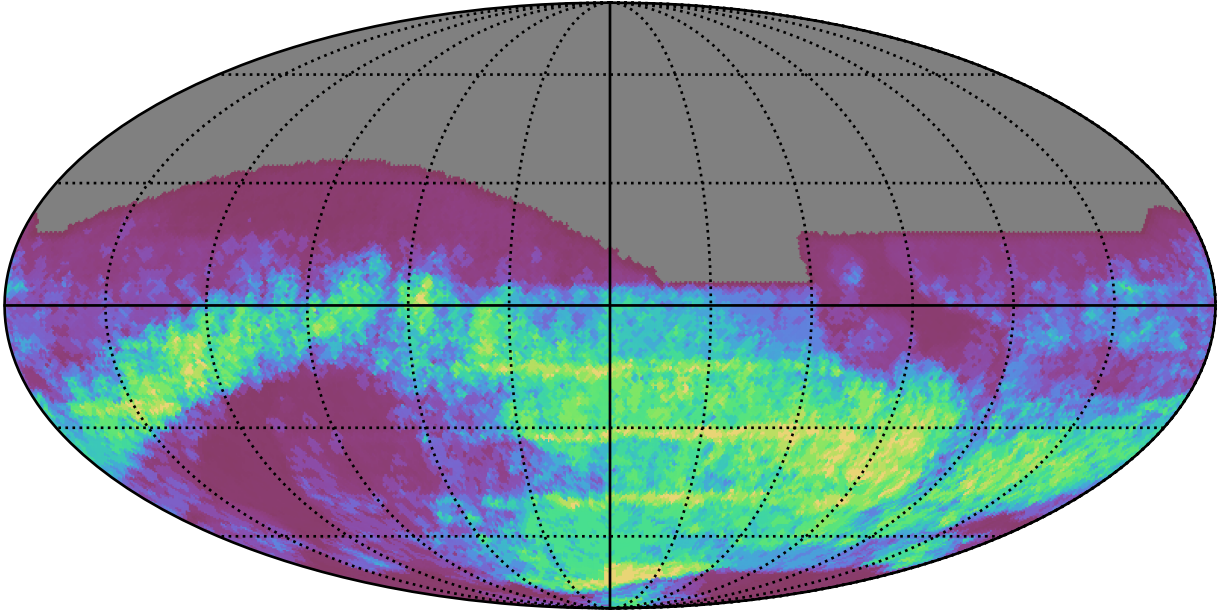

ddf_acor_sf25_lsf40_lsr10_v3.4_10yrs : GalPlaneSeasonGapsTimescales_xray_binaries_map_Tau_55_0

GalPlaneSeasonGapsTimescales_xray_binaries_map_Tau_55_0
(MJD mag)