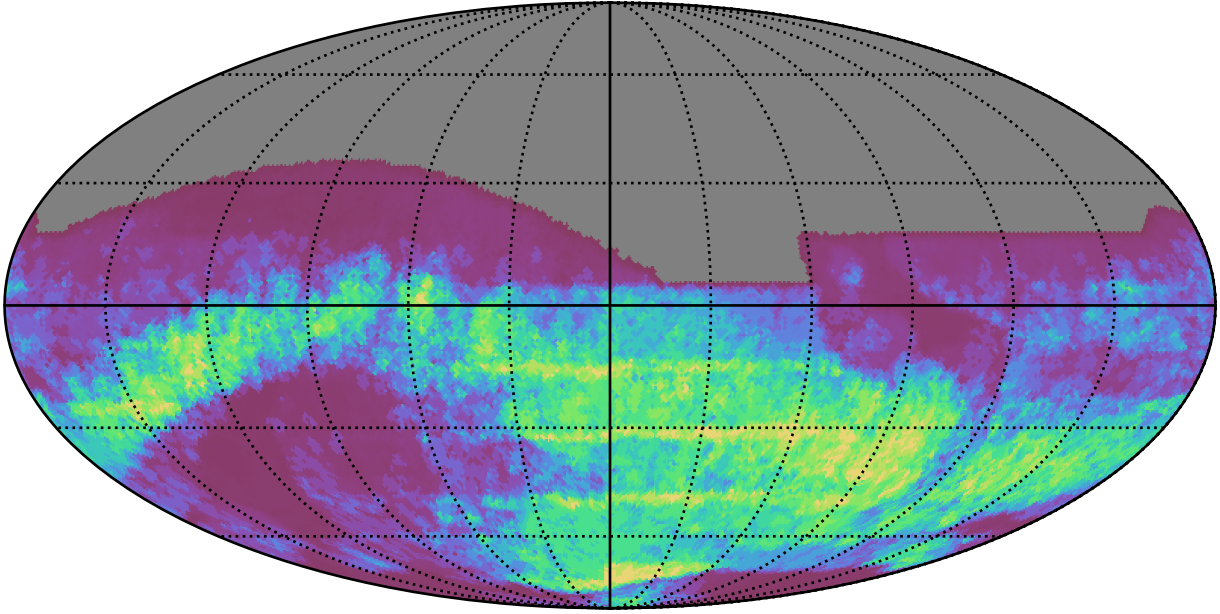

ddf_acor_sf25_lsf40_lsr10_v3.4_10yrs : GalPlaneSeasonGapsTimescales_xray_binaries_map_Tau_55_0

0.0 0.1 0.2 0.3 0.4 0.5 0.6 0.7 0.8 0.9 1.0
GalPlaneSeasonGapsTimescales_xray_binaries_map_Tau_55_0
(MJD mag)