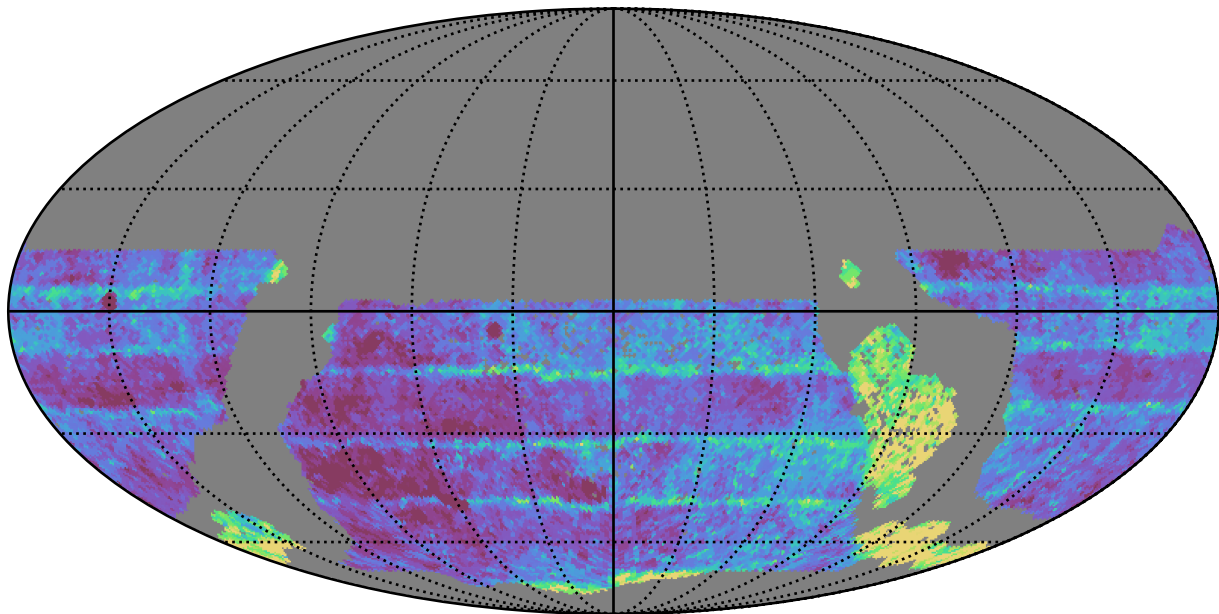

ddf\_acor\_sf25\_lsf40\_lsr10\_v3.4\_10yrs WFD z band: Median Inter-Night Gap

Median Inter-Night Gap (days)