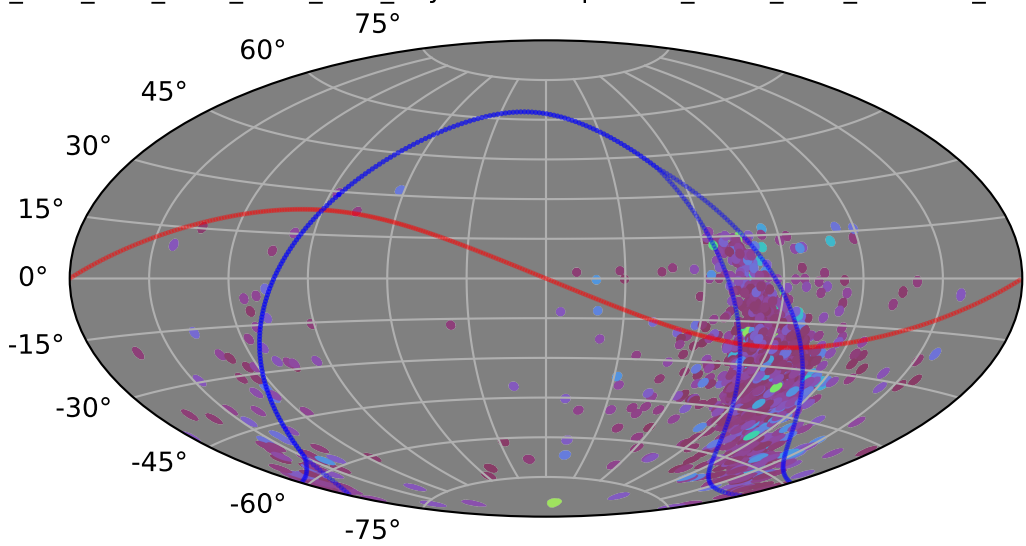

ddf_acor_sf25_lsf30_lsr50_v3.4_10yrs : XRBPopMetric_mean_time_between_detections

4 8 12 16 20 24 28 32
XRBPopMetric_mean_time_between_detections
(Detected, 0 or 1)