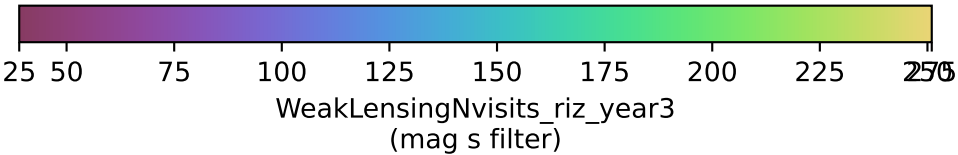

ddf_acor_sf25_lsf30_lsr50_v3.4_10yrs gri band non-DD: WeakLensingNvisits_riz_year3

WeakLensingNvisits_riz_year3
(mag s filter)