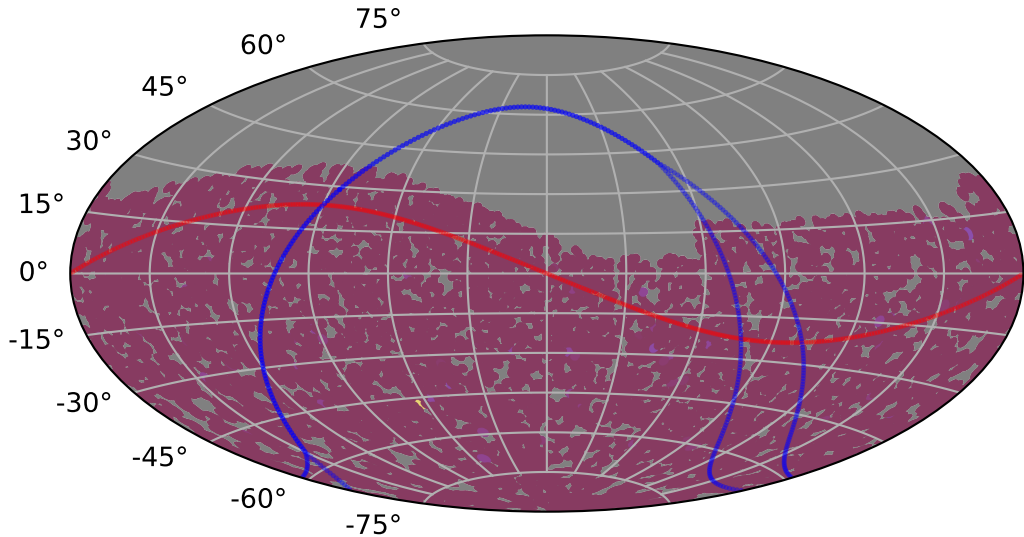

ddf_acor_sf25_lsf30_lsr50_v3.4_10yrs : TDE_Quality_some_color_pu_pnum

TDE_Quality_some_color_pu_pnum
(Bad: 0, Good (obs every 2 night): 1)