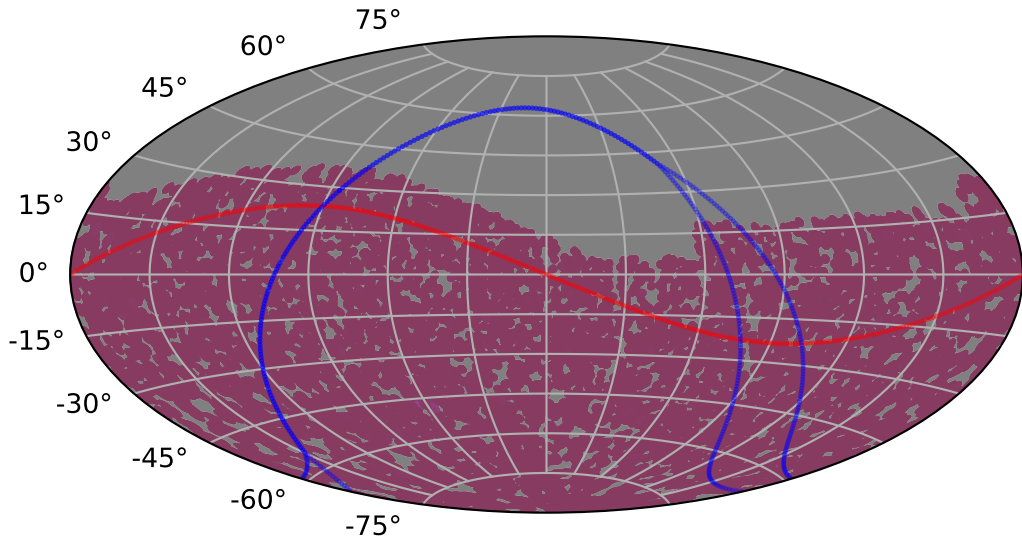

ddf_acor_sf25_lsf30_lsr50_v3.4_10yrs : TDE_Quality_some_color_pnum

TDE_Quality_some_color_pnum
(Bad: 0, Good (obs every 2 night): 1)