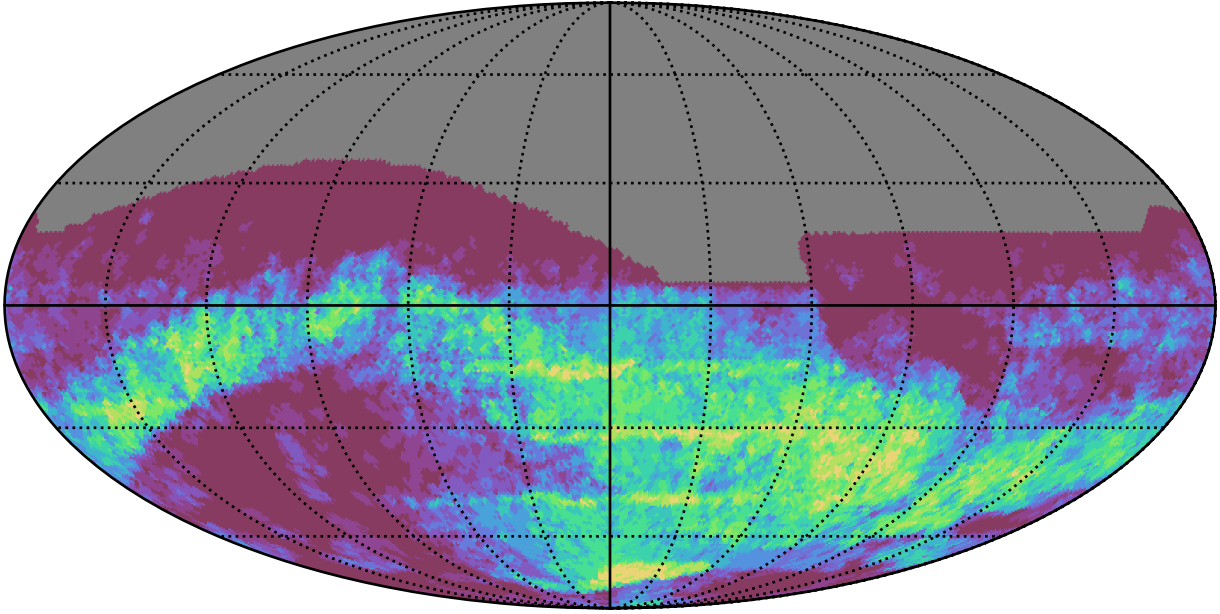

ddf_acor_sf25_lsf30_lsr50_v3.4_10yrs : GalPlaneSeasonGapsTimescales_xray_binaries_map_Tau_25_0

0.0 0.1 0.2 0.3 0.4 0.5 0.6 0.7 0.8 0.9 1.0
GalPlaneSeasonGapsTimescales_xray_binaries_map_Tau_25_0
(MJD mag)