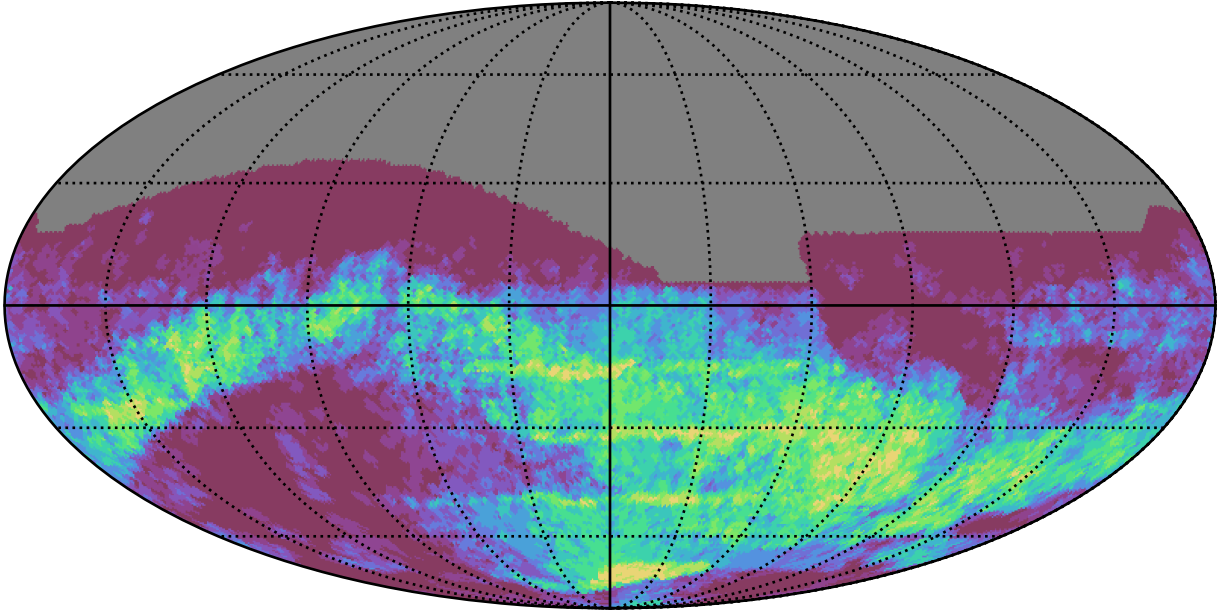

ddf_acor_sf25_lsf30_lsr50_v3.4_10yrs : GalPlaneSeasonGapsTimescales_xray_binaries_map_Tau_10_0

0.0 0.1 0.2 0.3 0.4 0.5 0.6 0.7 0.8 0.9 1.0
GalPlaneSeasonGapsTimescales_xray_binaries_map_Tau_10_0
(MJD mag)