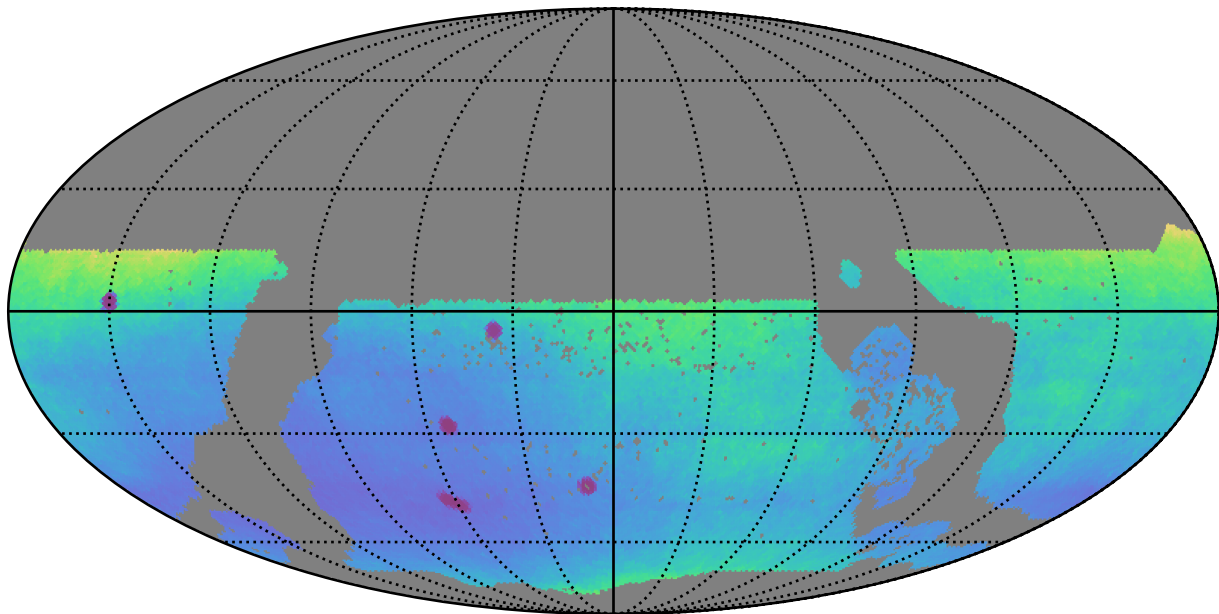

ddf_acor_sf25_lsf30_lsr50_v3.4_10yrs WFD: Parallax Uncert @ 24.0

Parallax Uncert @ 24.0 (mas)