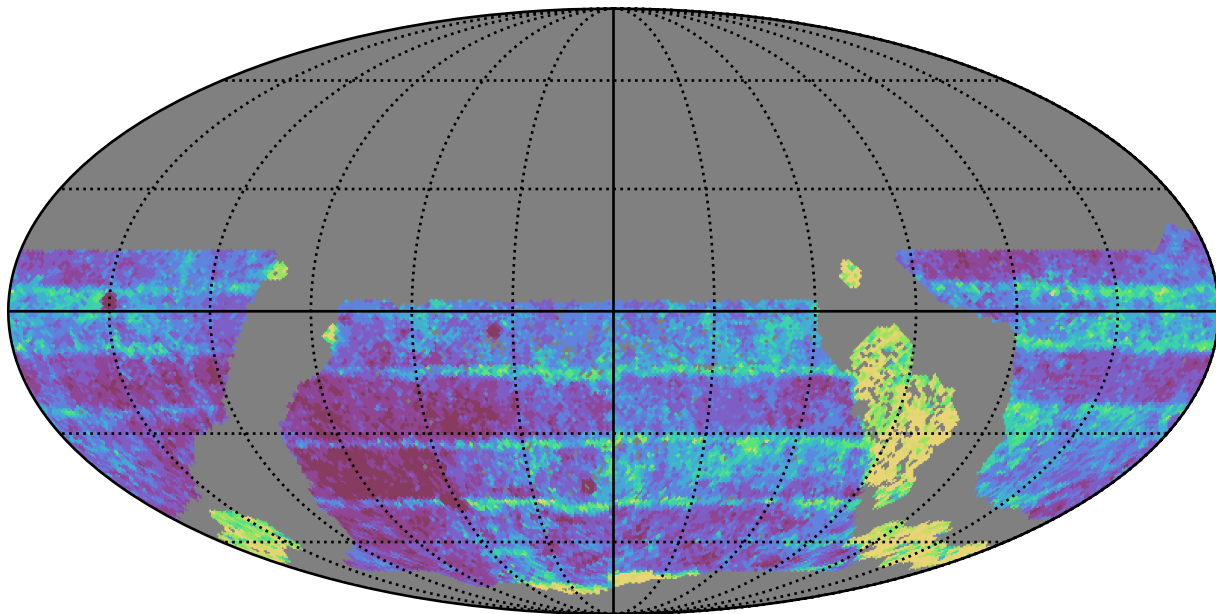

ddf_acor_sf25_lsf30_lsr50_v3.4_10yrs WFD z band: Median Inter-Night Gap

Median Inter-Night Gap (days)