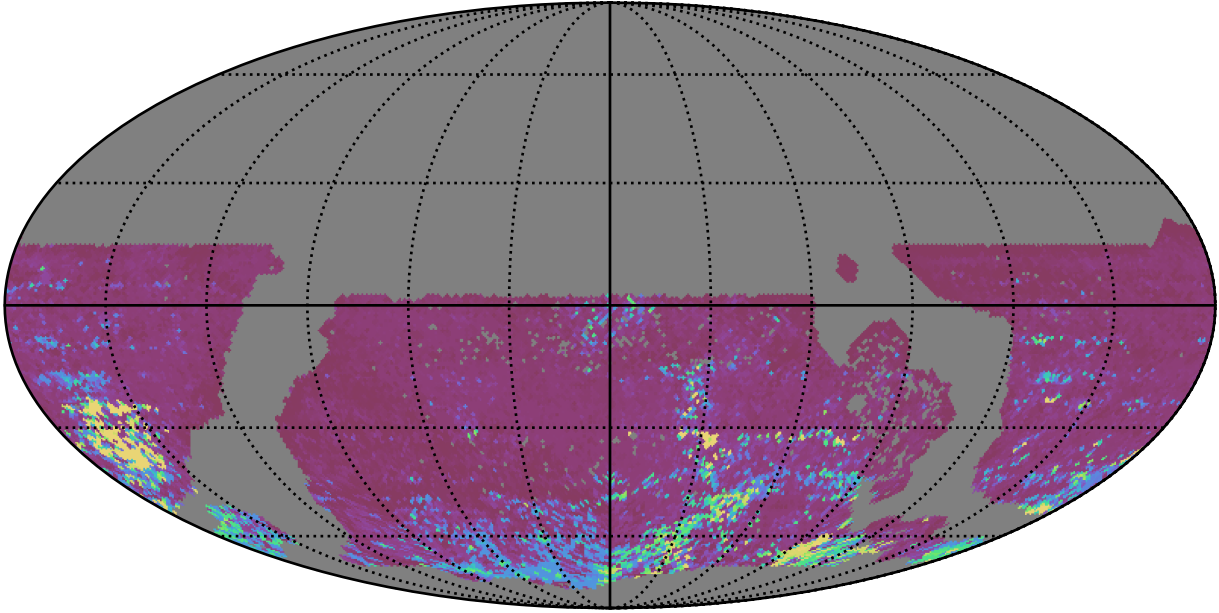

ddf\_acor\_sf25\_lsf30\_lsr50\_v3.4\_10yrs WFD i band: 75th Percentile Intranight Timespan

75th Percentile Intranight Timespan (minutes)