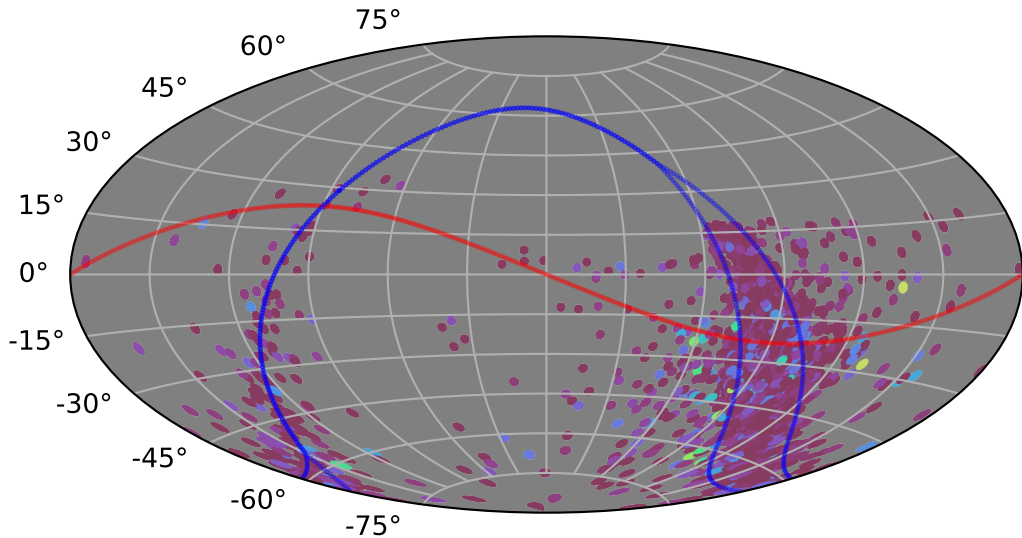

ddf_acor_sf25_lsf30_lsr20_v3.4_10yrs : XRBPopMetric_number_of_detections

XRBPopMetric_number_of_detections
(Detected, 0 or 1)