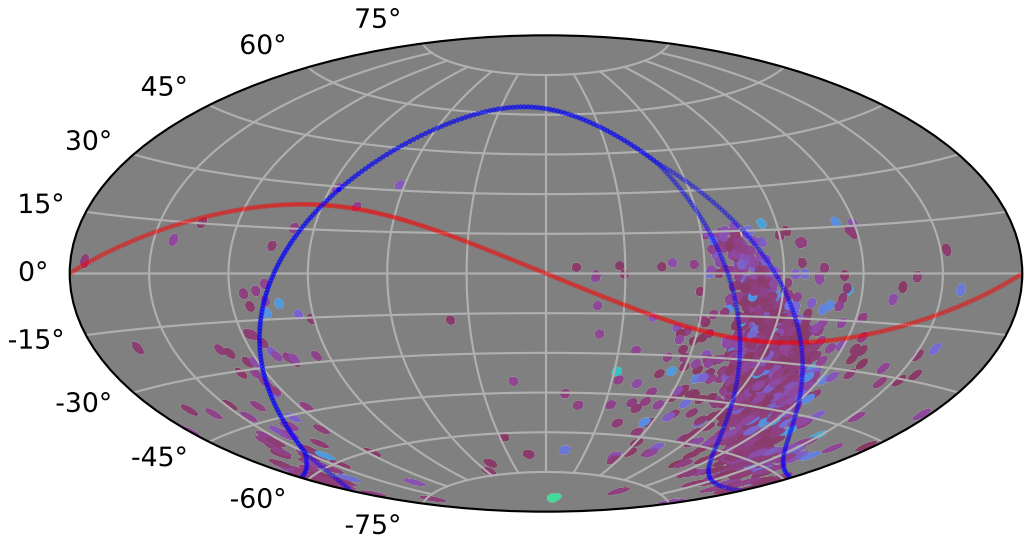

ddf_acor_sf25_lsf30_lsr20_v3.4_10yrs : XRBPopMetric_mean_time_between_detections

5 10 15 20 25 30 35 40 45
XRBPopMetric_mean_time_between_detections
(Detected, 0 or 1)