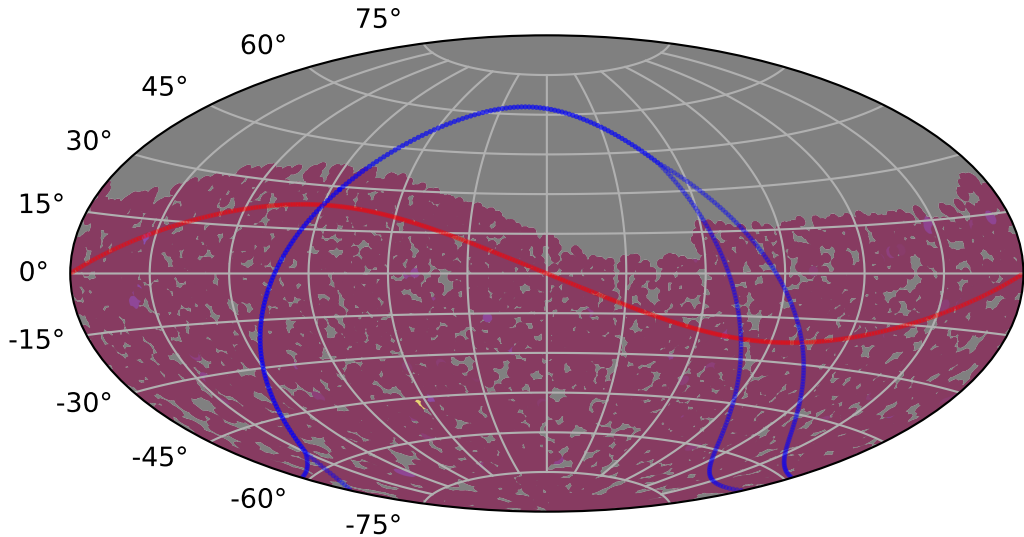

ddf\_acor\_sf25\_lsf30\_lsr20\_v3.4\_10yrs : TDE\_Quality\_some\_color\_pu\_pnum

TDE\_Quality\_some\_color\_pu\_pnum  
(Bad: 0, Good (obs every 2 night): 1)