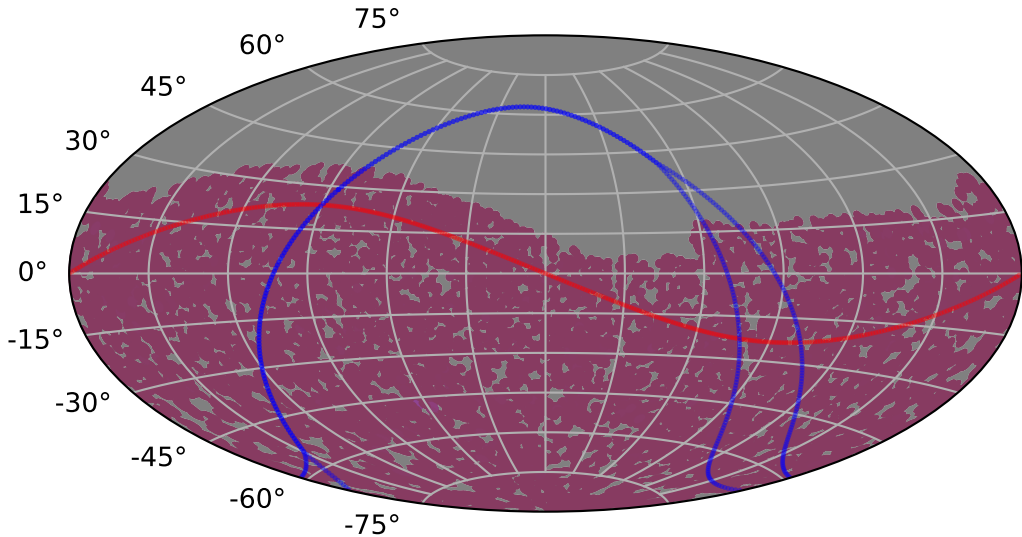

ddf_acor_sf25_lsf30_lsr20_v3.4_10yrs : TDE_Quality_some_color_pnum

TDE_Quality_some_color_pnum
(Bad: 0, Good (obs every 2 night): 1)