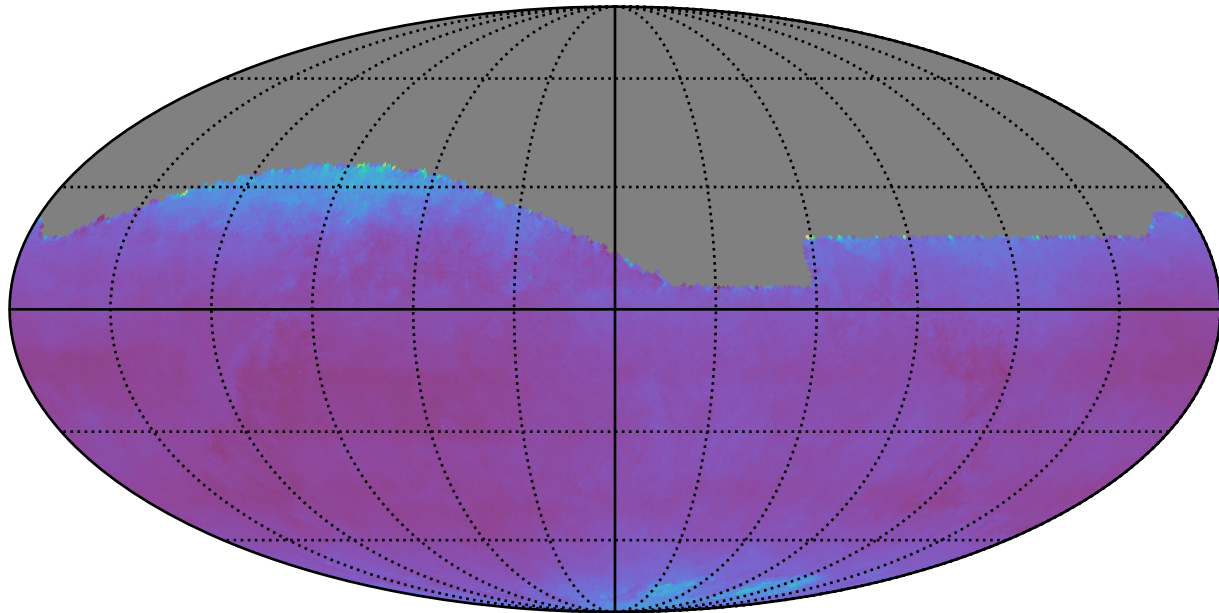

ddf_acor_sf25_lsf30_lsr20_v3.4_10yrs night<2191 and r: SNR-weighted FWHMeff r, year<6

SNR-weighted FWHMeff r, year<6
(mag arcsec)