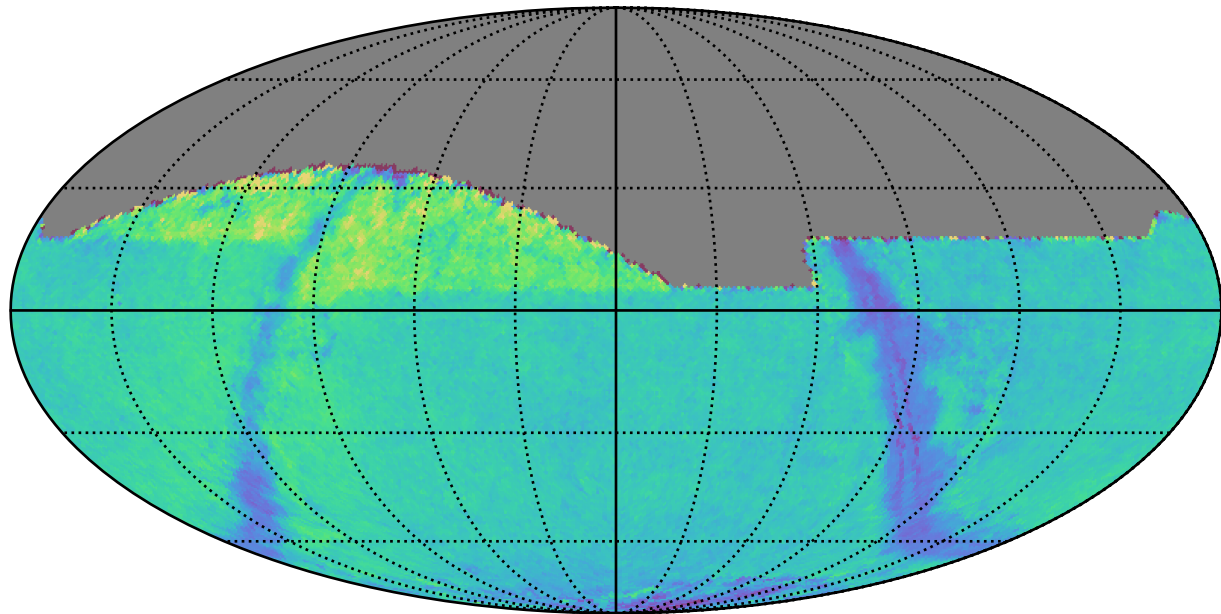

ddf_acor_sf25_lsf30_lsr20_v3.4_10yrs : GalplaneTimePerFilter_xray_binaries_map_i

GalplaneTimePerFilter_xray_binaries_map_i
(filter mag MJD s)