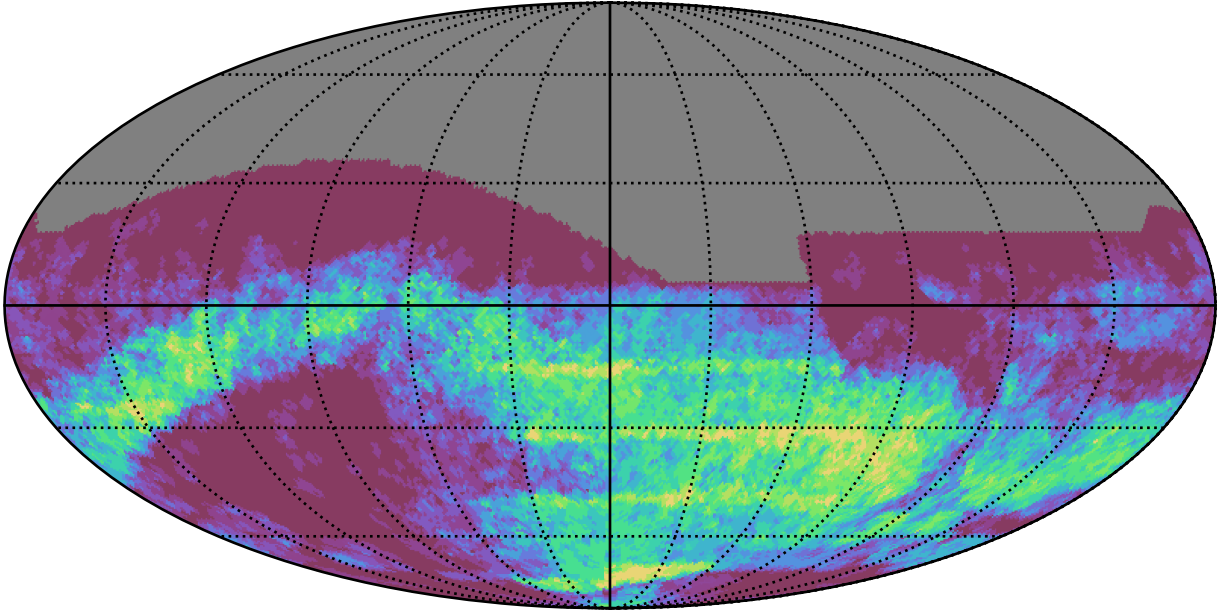

ddf\_acor\_sf25\_lsf30\_lsr20\_v3.4\_10yrs : GalPlaneSeasonGapsTimescales\_xray\_binaries\_map\_Tau\_25\_0

0.0 0.1 0.2 0.3 0.4 0.5 0.6 0.7 0.8 0.9 1.0  
GalPlaneSeasonGapsTimescales\_xray\_binaries\_map\_Tau\_25\_0  
(MJD mag)