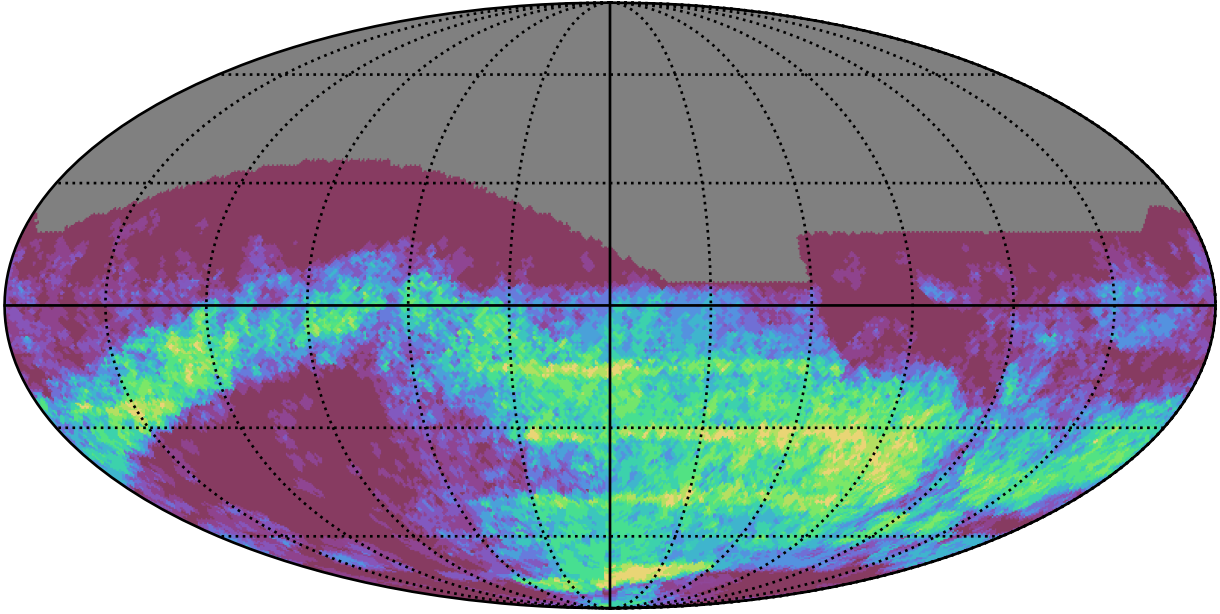

ddf_acor_sf25_lsf30_lsr20_v3.4_10yrs : GalPlaneSeasonGapsTimescales_xray_binaries_map_Tau_10_0

0.0 0.1 0.2 0.3 0.4 0.5 0.6 0.7 0.8 0.9 1.0
GalPlaneSeasonGapsTimescales_xray_binaries_map_Tau_10_0
(MJD mag)