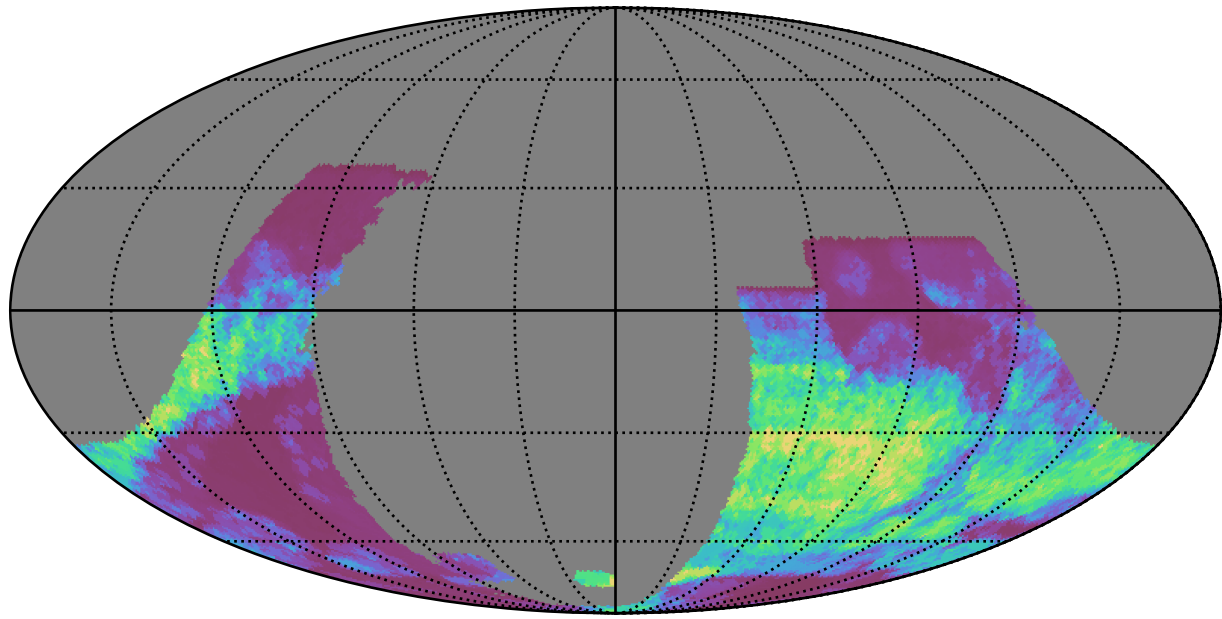

ddf_acor_sf25_lsf30_lsr20_v3.4_10yrs : GalPlaneSeasonGapsTimescales_galactic_plane_map_Tau_55_0

GalPlaneSeasonGapsTimescales_galactic_plane_map_Tau_55_0
(MJD mag)