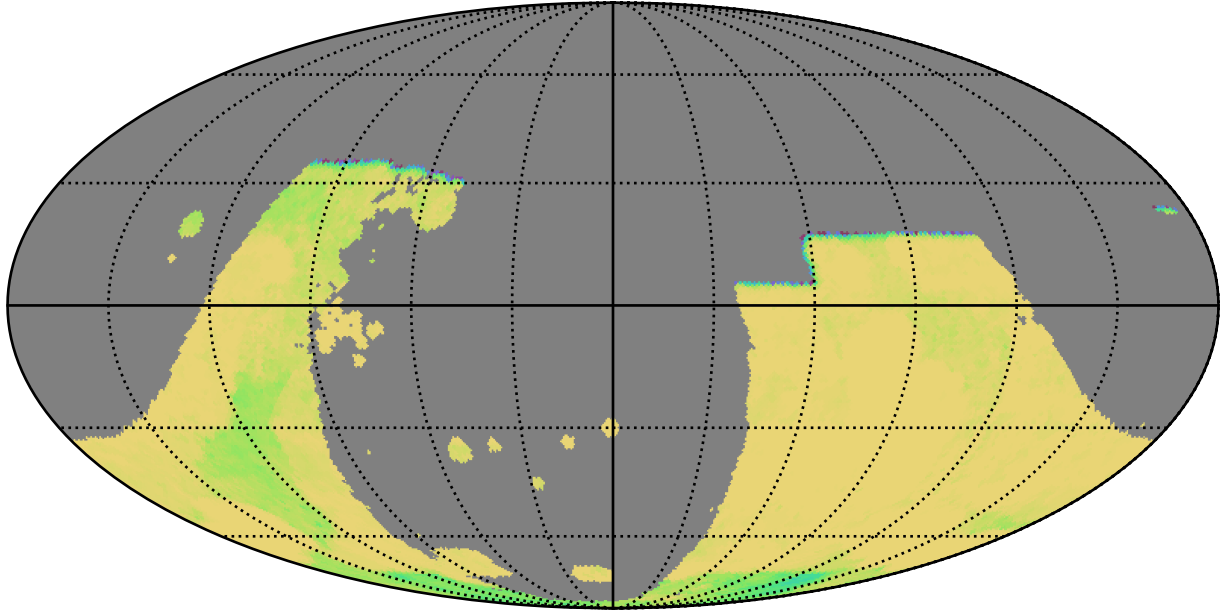

ddf\_acor\_sf25\_lsf30\_lsr20\_v3.4\_10yrs : GalPlaneSeasonGapsTimescales\_combined\_map\_Tau\_232\_5

0.0 0.1 0.2 0.3 0.4 0.5 0.6 0.7 0.8 0.9 1.0  
GalPlaneSeasonGapsTimescales\_combined\_map\_Tau\_232\_5  
(MJD mag)