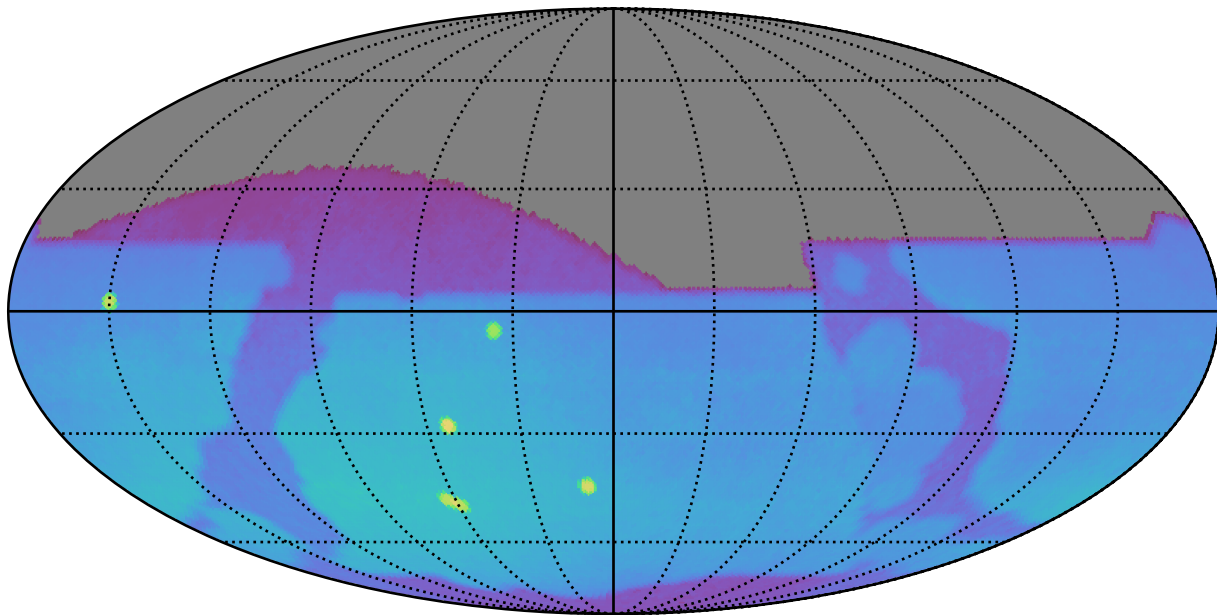

ddf\_acor\_sf25\_lsf30\_lsr20\_v3.4\_10yrs : Brown Dwarf, L7

Brown Dwarf, L7 (pc)