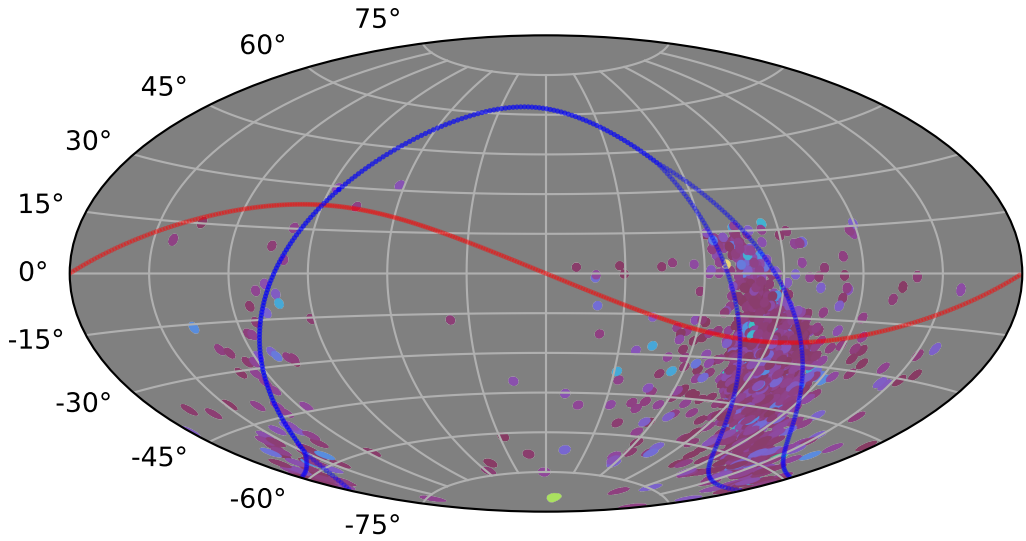

ddf_acor_sf25_lsf30_lsr10_v3.4_10yrs : XRBPpopMetric_mean_time_between_detections

5 10 15 20 25 30 35 40
XRBPpopMetric_mean_time_between_detections
(Detected, 0 or 1)