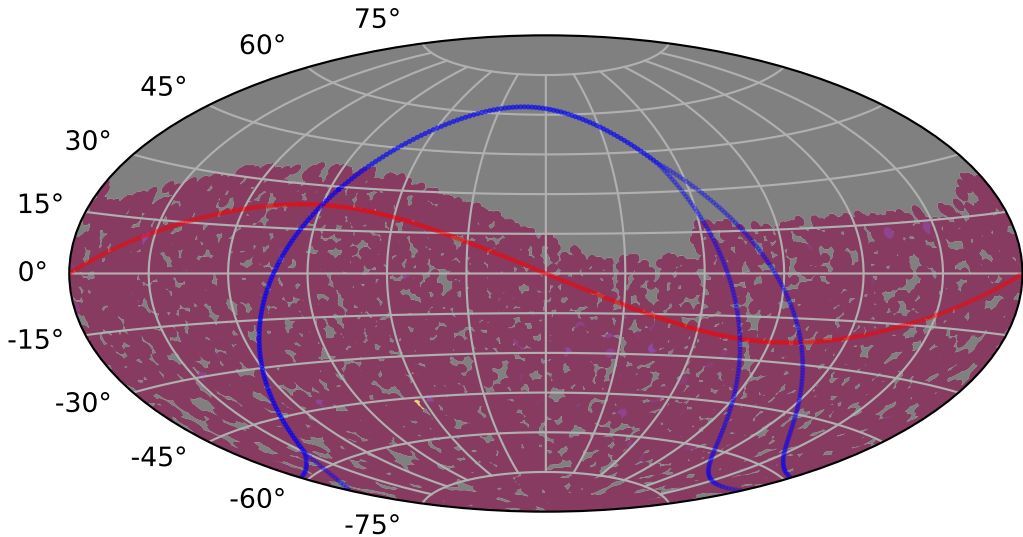

ddf\_acor\_sf25\_lsf30\_lsr10\_v3.4\_10yrs : TDE\_Quality\_some\_color\_pu\_pnum

TDE\_Quality\_some\_color\_pu\_pnum  
(Bad: 0, Good (obs every 2 night): 1)