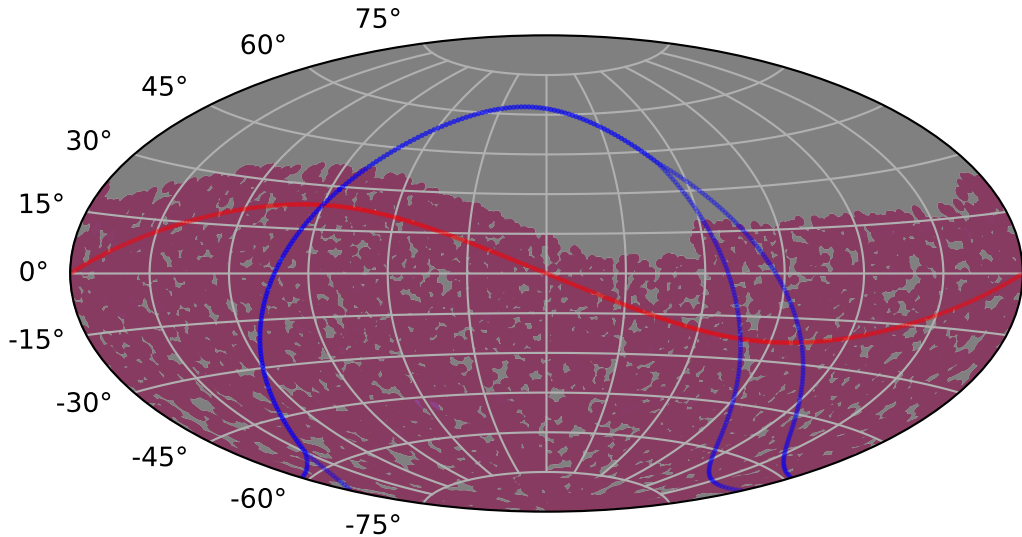

ddf\_acor\_sf25\_lsf30\_lsr10\_v3.4\_10yrs : TDE\_Quality\_some\_color\_pnum

TDE\_Quality\_some\_color\_pnum  
(Bad: 0, Good (obs every 2 night): 1)