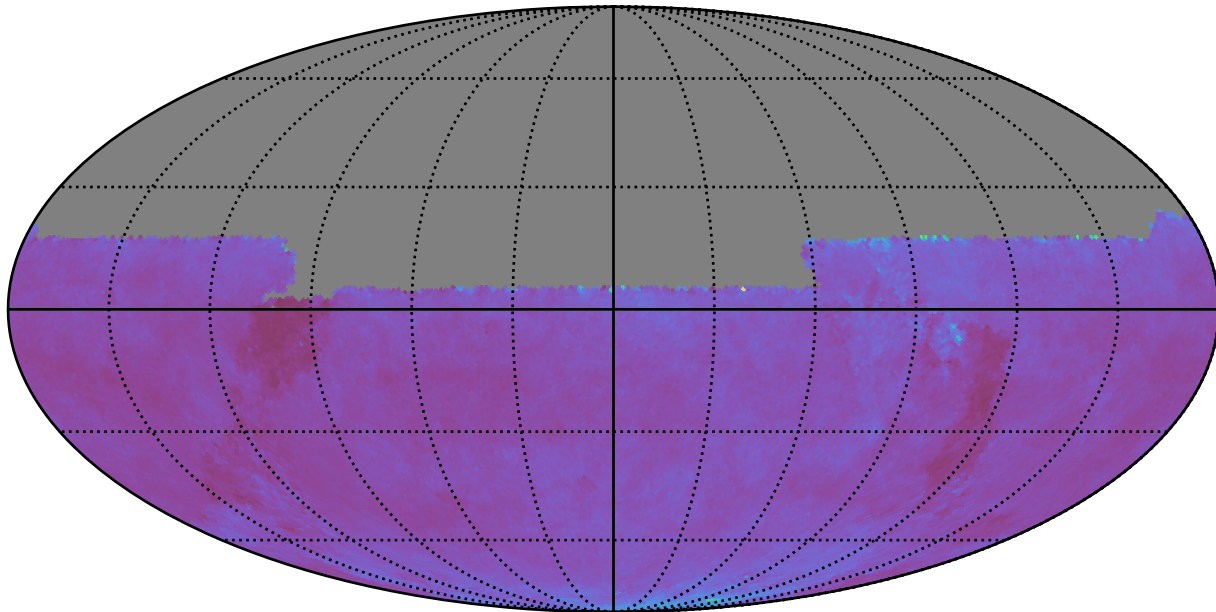

ddf_acor_sf25_lsf30_lsr10_v3.4_10yrs night<2191 and u: SNR-weighted FWHMeff u, year<6

SNR-weighted FWHMeff u, year<6
(mag arcsec)