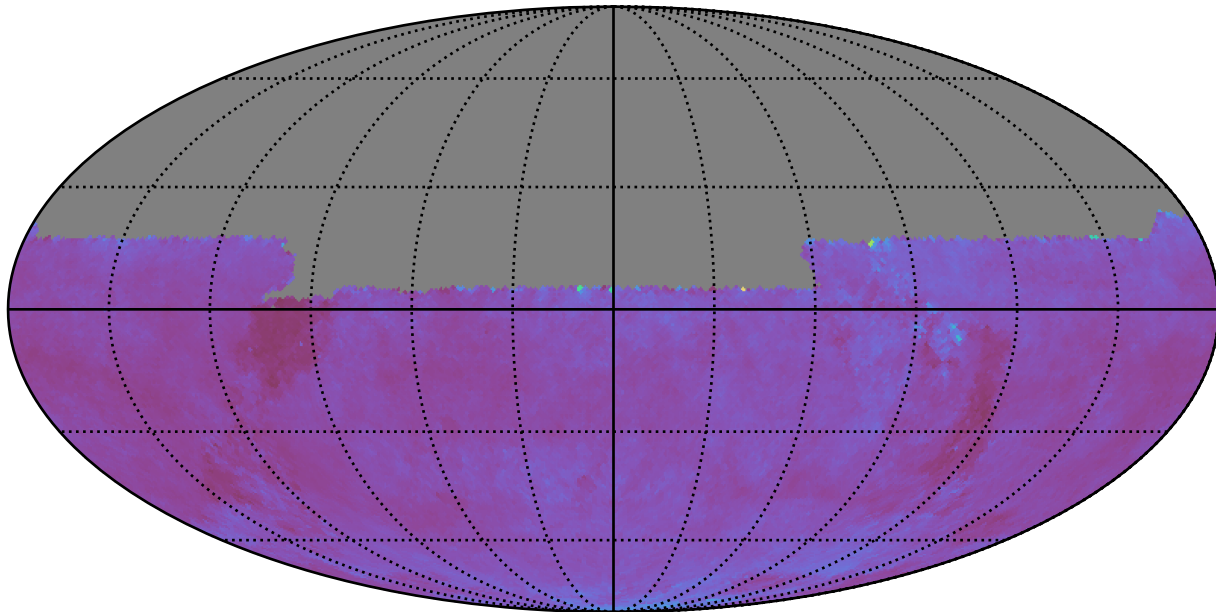

ddf_acor_sf25_lsf30_lsr10_v3.4_10yrs night<1826 and u: SNR-weighted FWHMeff u, year<5

SNR-weighted FWHMeff u, year<5
(mag arcsec)