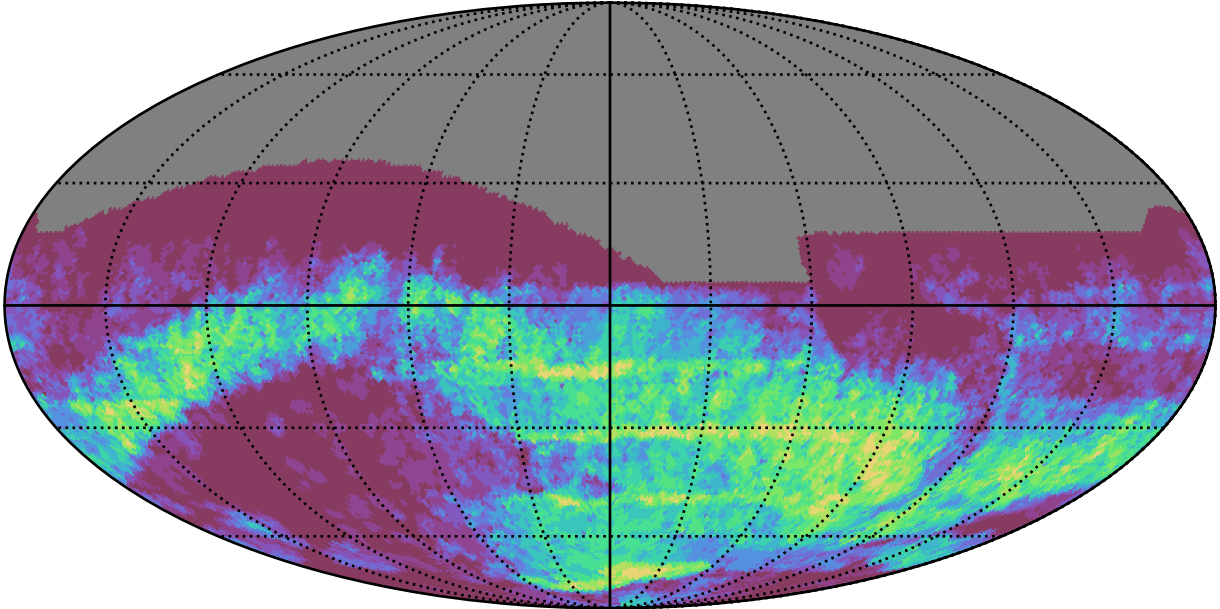

ddf_acor_sf25_lsf30_lsr10_v3.4_10yrs : GalPlaneSeasonGapsTimescales_xray_binaries_map_Tau_10_0

0.0 0.1 0.2 0.3 0.4 0.5 0.6 0.7 0.8 0.9 1.0
GalPlaneSeasonGapsTimescales_xray_binaries_map_Tau_10_0
(MJD mag)