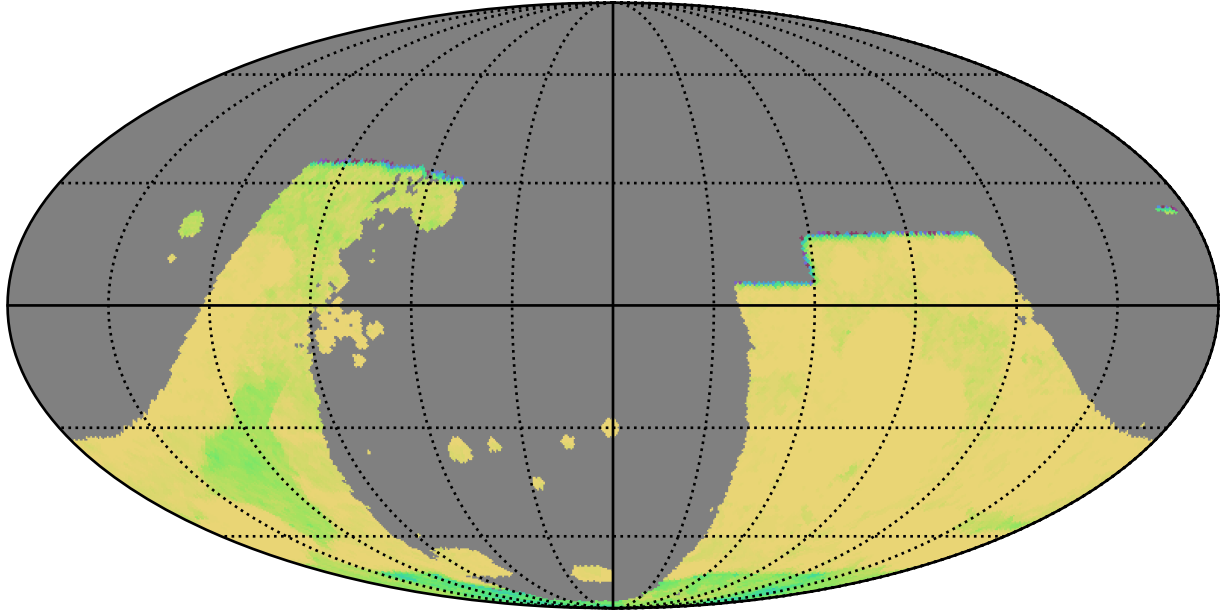

ddf\_acor\_sf25\_lsf30\_lsr10\_v3.4\_10yrs : GalPlaneSeasonGapsTimescales\_combined\_map\_Tau\_232\_5

0.0 0.1 0.2 0.3 0.4 0.5 0.6 0.7 0.8 0.9 1.0  
GalPlaneSeasonGapsTimescales\_combined\_map\_Tau\_232\_5  
(MJD mag)