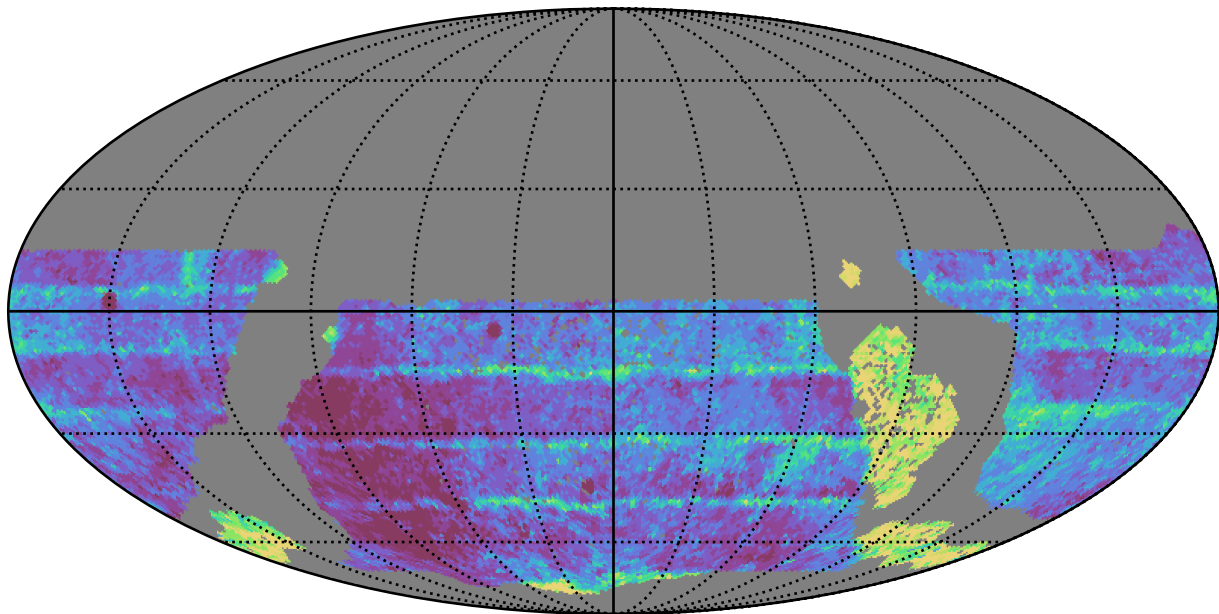

ddf_acor_sf25_lsf30_lsr10_v3.4_10yrs WFD z band: Median Inter-Night Gap

Median Inter-Night Gap (days)