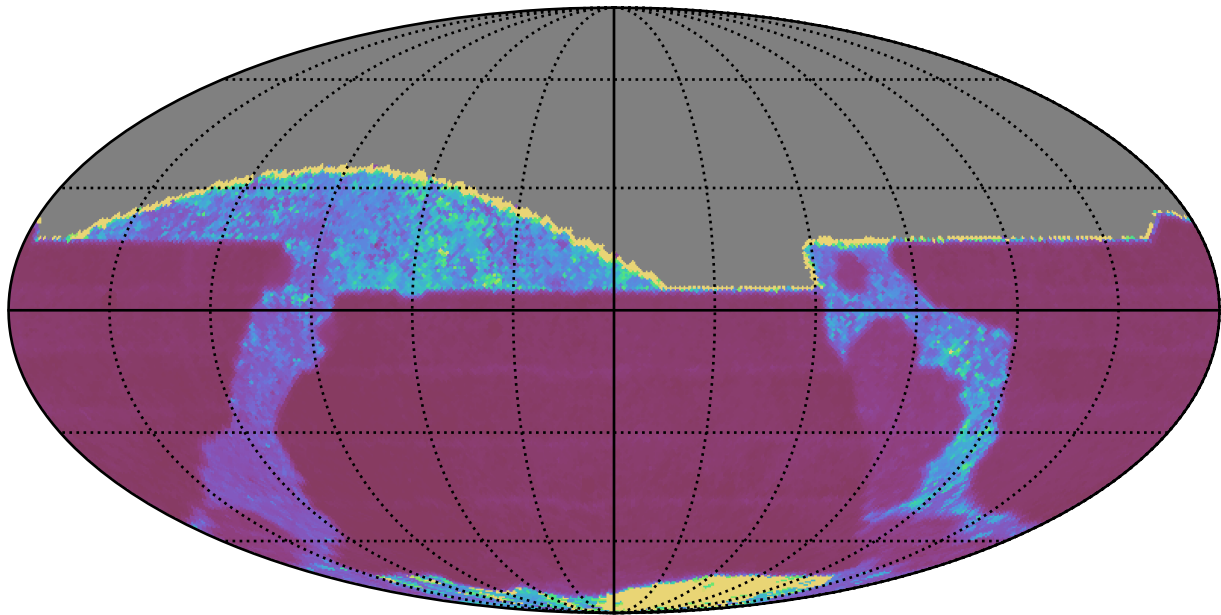

ddf\_acor\_sf25\_lsf30\_lsr10\_v3.4\_10yrs All sky z band: Median Inter-Night Gap

Median Inter-Night Gap (days)