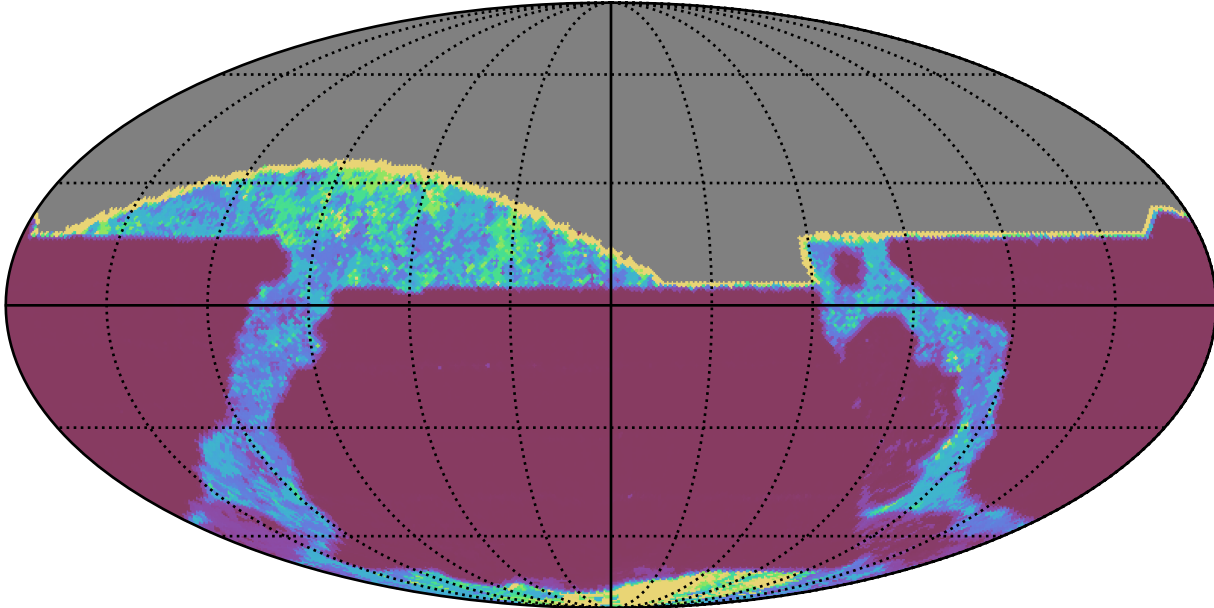

ddf_acor_sf25_lsf30_lsr10_v3.4_10yrs All sky all bands: 20thPercentile Inter-Night Gap

20thPercentile Inter-Night Gap (days)