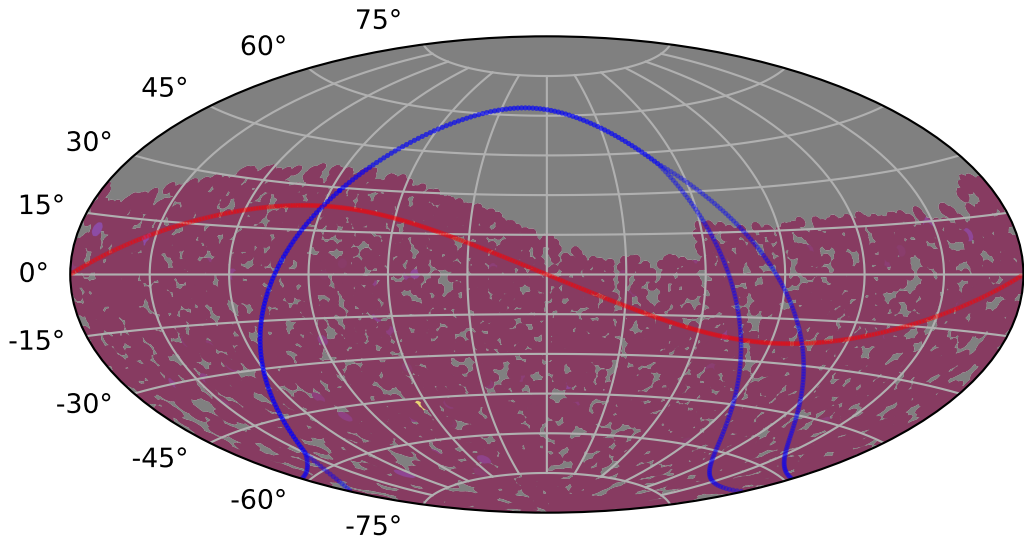

ddf\_acor\_sf20\_lsf40\_lsr50\_v3.4\_10yrs : TDE\_Quality\_some\_color\_pu\_pnum

TDE\_Quality\_some\_color\_pu\_pnum  
(Bad: 0, Good (obs every 2 night): 1)