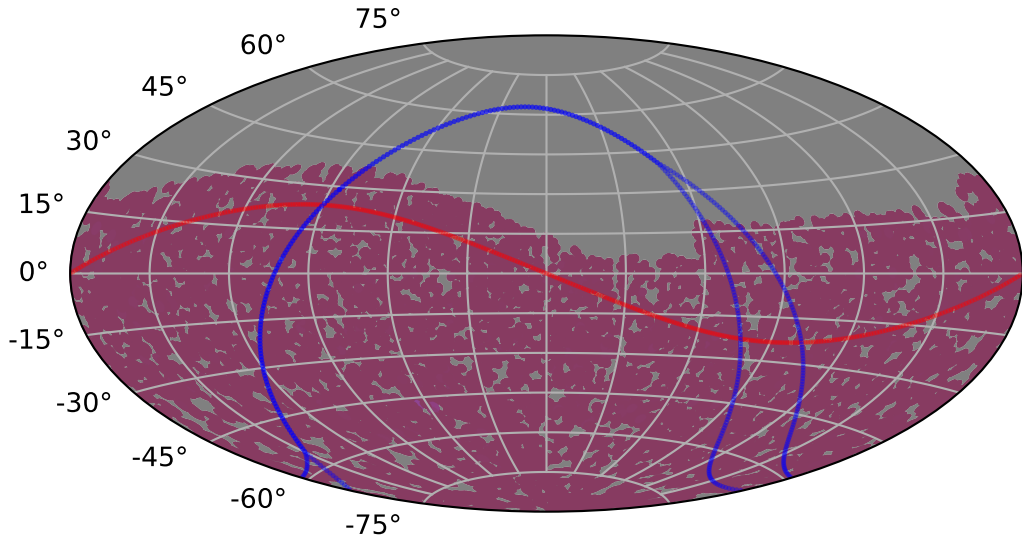

ddf\_acor\_sf20\_lsf40\_lsr50\_v3.4\_10yrs : TDE\_Quality\_some\_color\_pnum

TDE\_Quality\_some\_color\_pnum  
(Bad: 0, Good (obs every 2 night): 1)